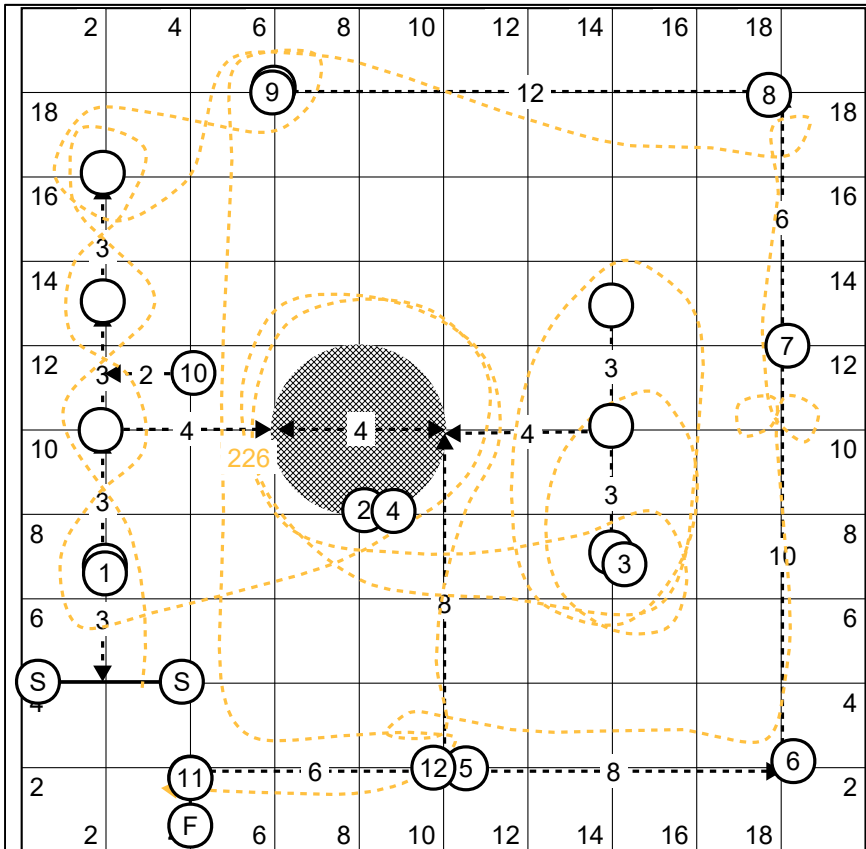

New Zealand Association of Rally-O

August 2019

Inspired by Linda Guinness/Expo 2019

- | | |
|--------------------------------|-----------------------|
| 1. serpentine weave twice | 7. 360 left/360 right |
| 2. Circle left dog on inside | 8. 270 right turn |
| 3. spiral left dog on inside | 9. Figure of eight |
| 4. Circle right dog on outside | 10. spin left |
| 5. 270 right turn | 11. left turn |
| 6. left turn | 12. Left about |