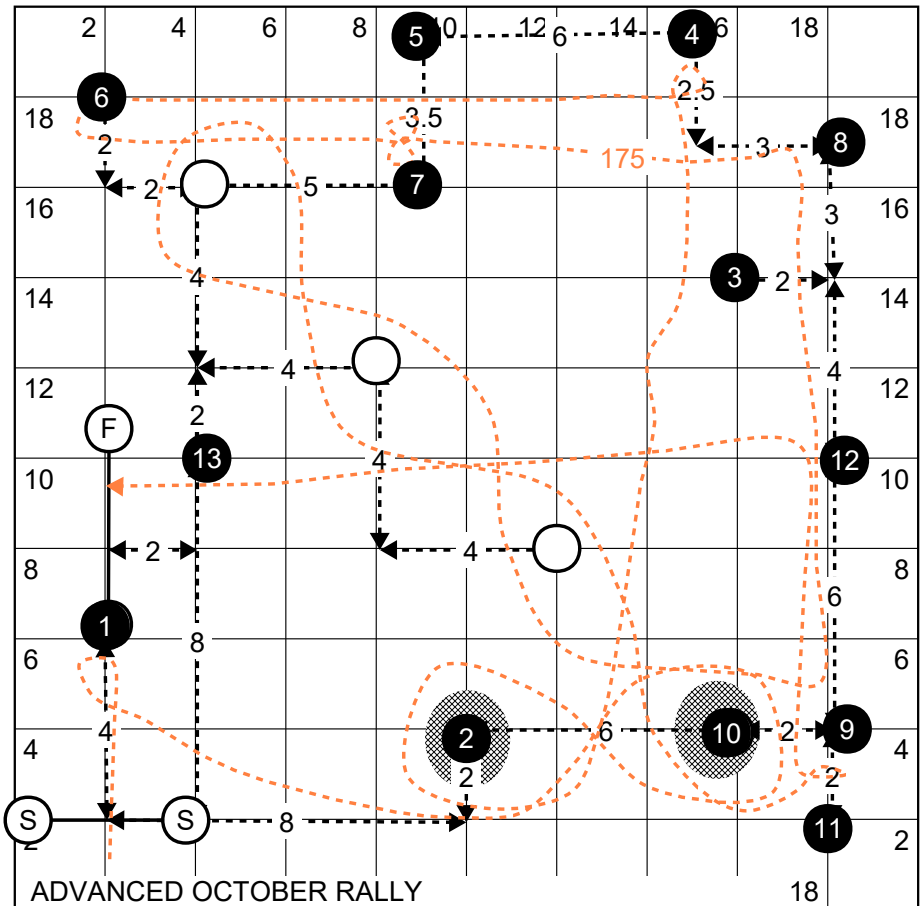

New Zealand Association of Rally-O

Sept 2019

Standard Rally October.

1. 270 left turn (10)
2. Figure of eight (N1)
3. 360 left (12)
4. 270 right (9)
5. Halt down (4)
6. Left about turn (29)
7. 360 right (11)
8. right turn (5)
9. right turn (5)
10. Serpentine weave twice (23)
11. 270 right (9)
12. 270 right (9)
13. call front finish right forward (13)

ADVANCED OCTOBER RALLY

1. 270 left turn
2. Figure of eight
3. **Spin left**
4. 270 right
5. **Halt down walk around**
6. Left about turn
7. **360 left 360 right**
8. right turn (5)
9. right turn
10. Serpentine weave twice
11. 270 right
12. 270 right
13. **Single go round/Call front finish right forward (N21/13)**