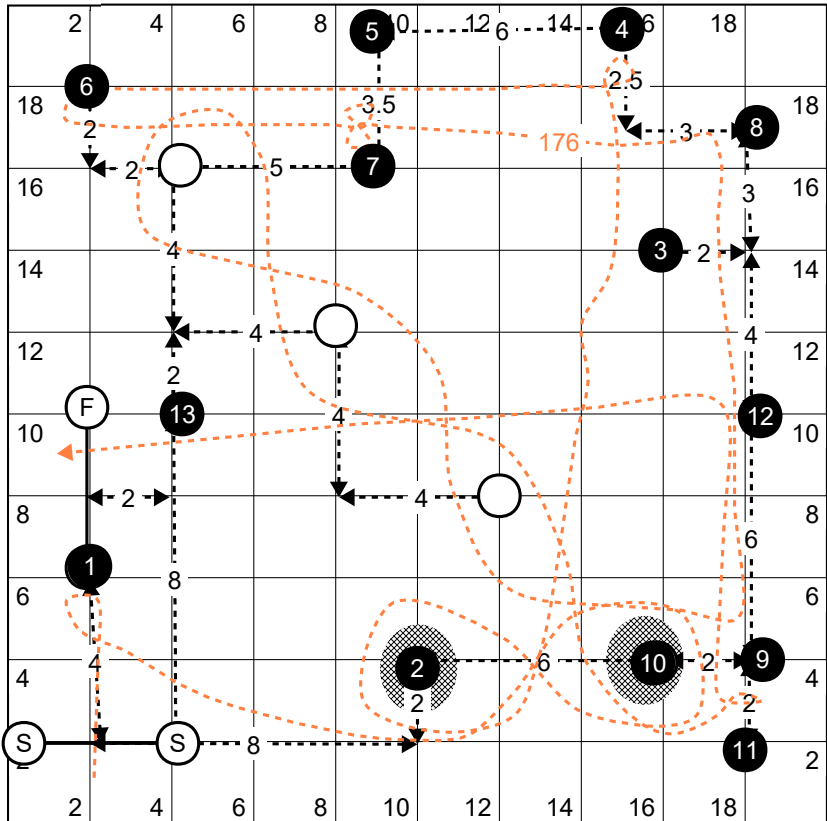

New Zealand Association of Rally-O

Sept 2019

Standard Rally October.

1. 270 left turn (10)
2. Figure of eight (N1)
3. 360 left (12)
4. 270 right (9)
5. Halt down (4)
6. Left about turn (29)
7. 360 right (11)
8. right turn (5)
9. right turn (5)
10. Serpentine weave twice (23)
11. 270 right (9)
12. 270 right (9)
13. call front finish right forward (13)

ADVANCED OCTOBER RALLY

1. 270 left turn
2. Figure of eight
3. **Spin left**
4. 270 right
5. **Halt down walk around**
6. Left about turn
7. **360 left 360 right**
8. right turn (5)
9. right turn
10. Serpentine weave twice
11. 270 right
12. 270 right
13. **Single go round/Call front finish right forward (N21/13)**