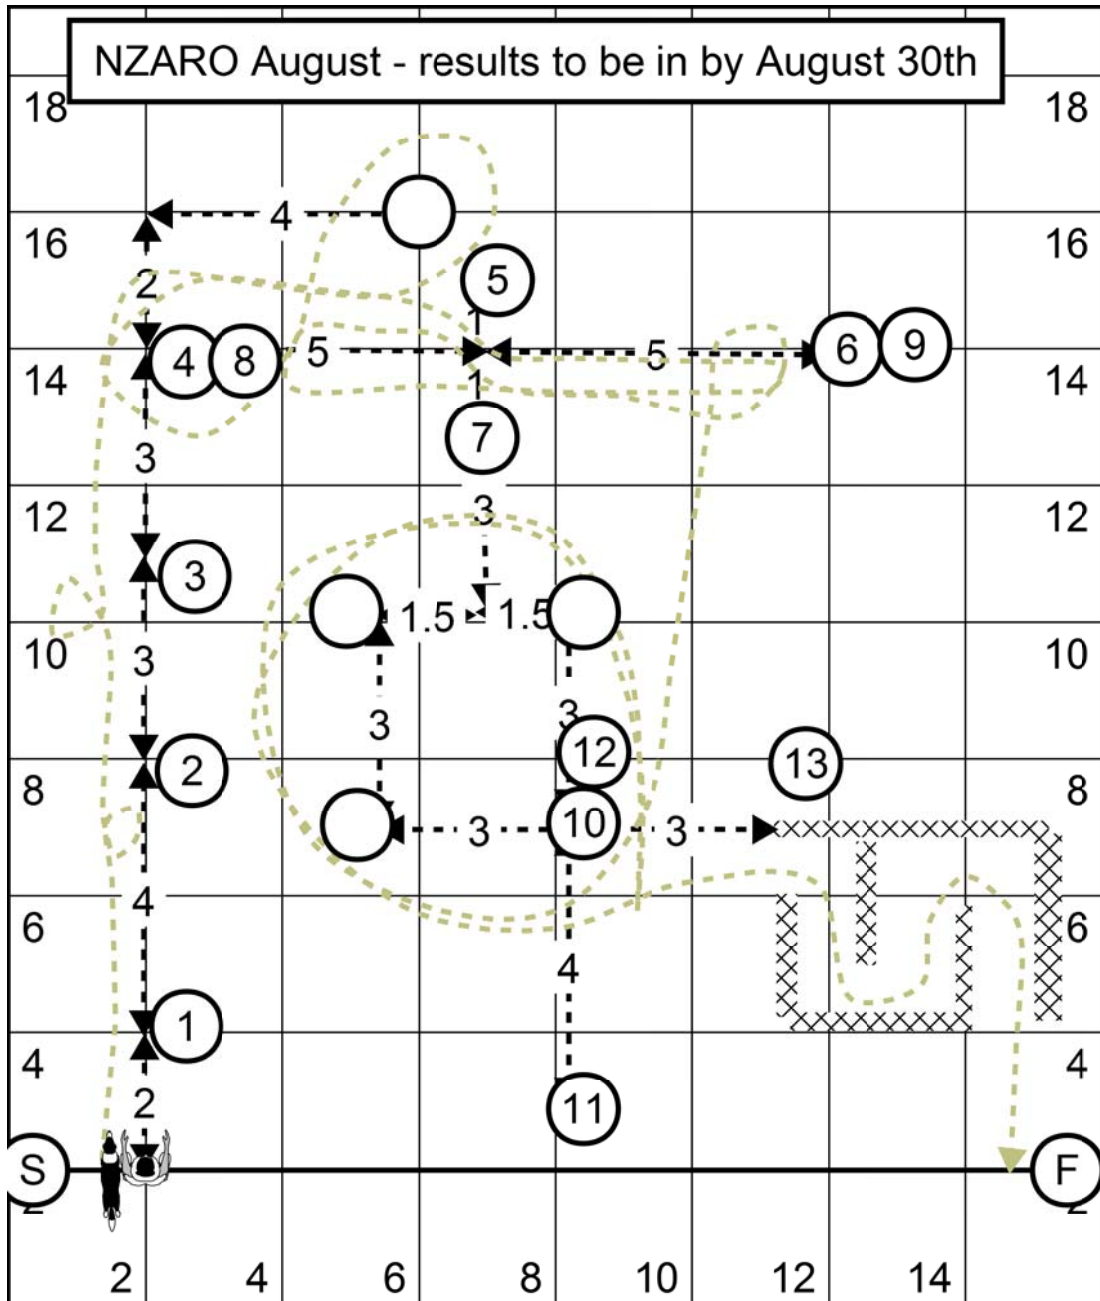

NZARO August - results to be in by August 30th

1. fast pace (18)
2. normal pace(19) & 360R (11)
- 3 360 L (10)
4. Figure of eight (NZARO #1)
5. Moving sidestep right (20)
6. About turn right (7)
7. Moving sidestep right (20)
8. Left About turn (29)
9. 270 left turn (10)
10. circle right dog outside (NZARO #2)
11. About U-turn (8)
12. circle left dog on inside(NZARO #3)
13. Labyrinth (NZARO #4)