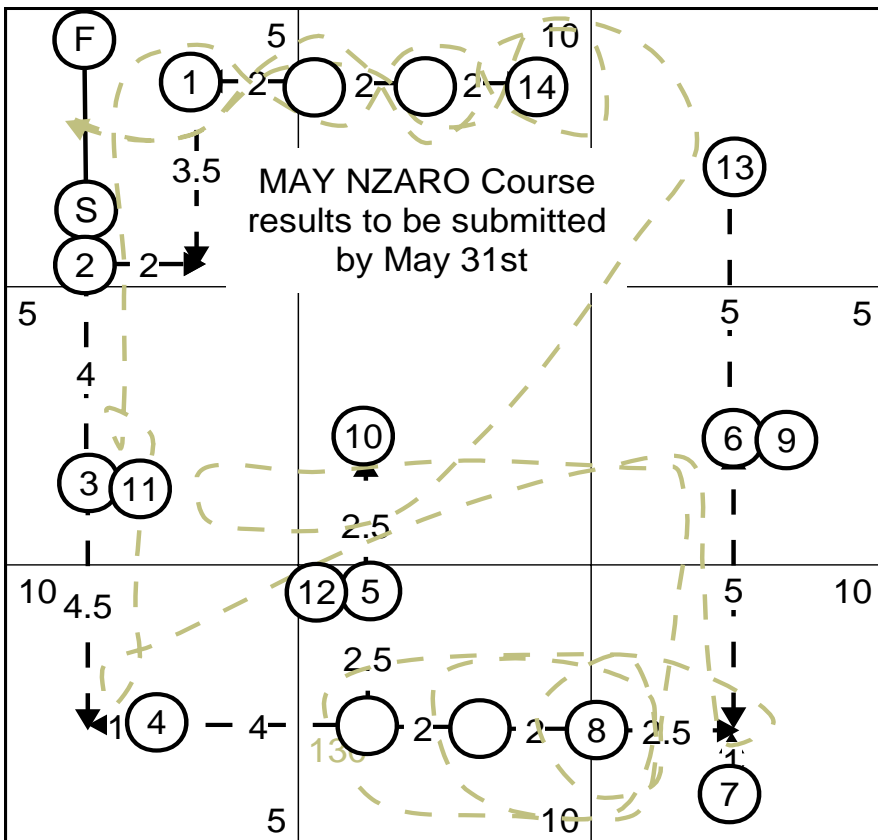

New Zealand Association of Rally-O

April 2012

1. straight figure 8 weave twice(23)
2. Halt sit (3)
3. 360 right (11)
4. 270 rightturn(9)
5. call front finish left forward (14)
6. right turn ((5)
7. about u-turn (8)
8. spiral left dog inside (22)
9. Left turn(6)
10. Moving down(27)
11. Left about turn (29)
12. Halt fast forward from sit ((28)
13. Normal pace (19)
14. serpentine weave once(24)