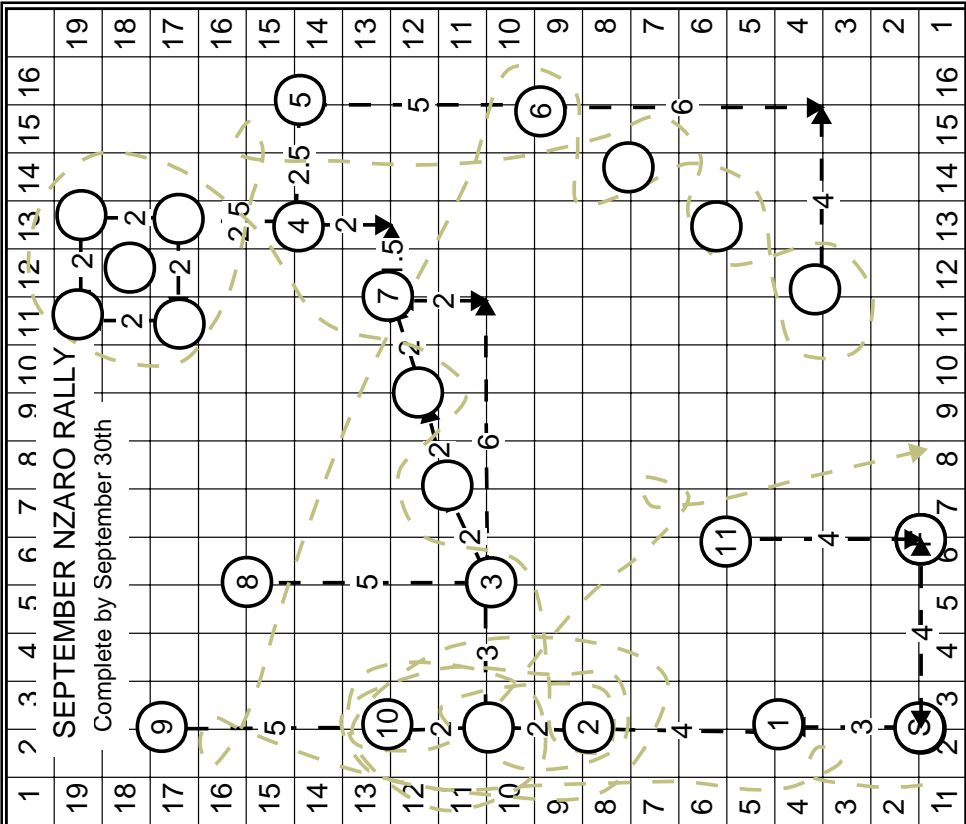

This month's course is a **ZOOM course**. It has a new sign in it, the circle left (dog on inside) Station #4. You pass the sign on your right and then go into a left hand circle as marked by the cones (No tight turns) and then come out of the circle with the sign once again on your right. The circle can be marked with cones or other markers. **Have fun!!**

Send Results to Mike Butler.  
 Email: mbutler@ihug.co.nz by end of the month

1. 360 Right (11)
2. Spiral right, dog outside (21)
3. Serpentine weave once (24)
4. Circle left dog inside (NZARO #3)
5. 270 left (10)
6. Figure of eight weave twice (23)
7. Fast pace (18)
8. Normal pace (19)
9. 270 right (9)
10. spiral left dog on inside (22)
11. 360 left (12)