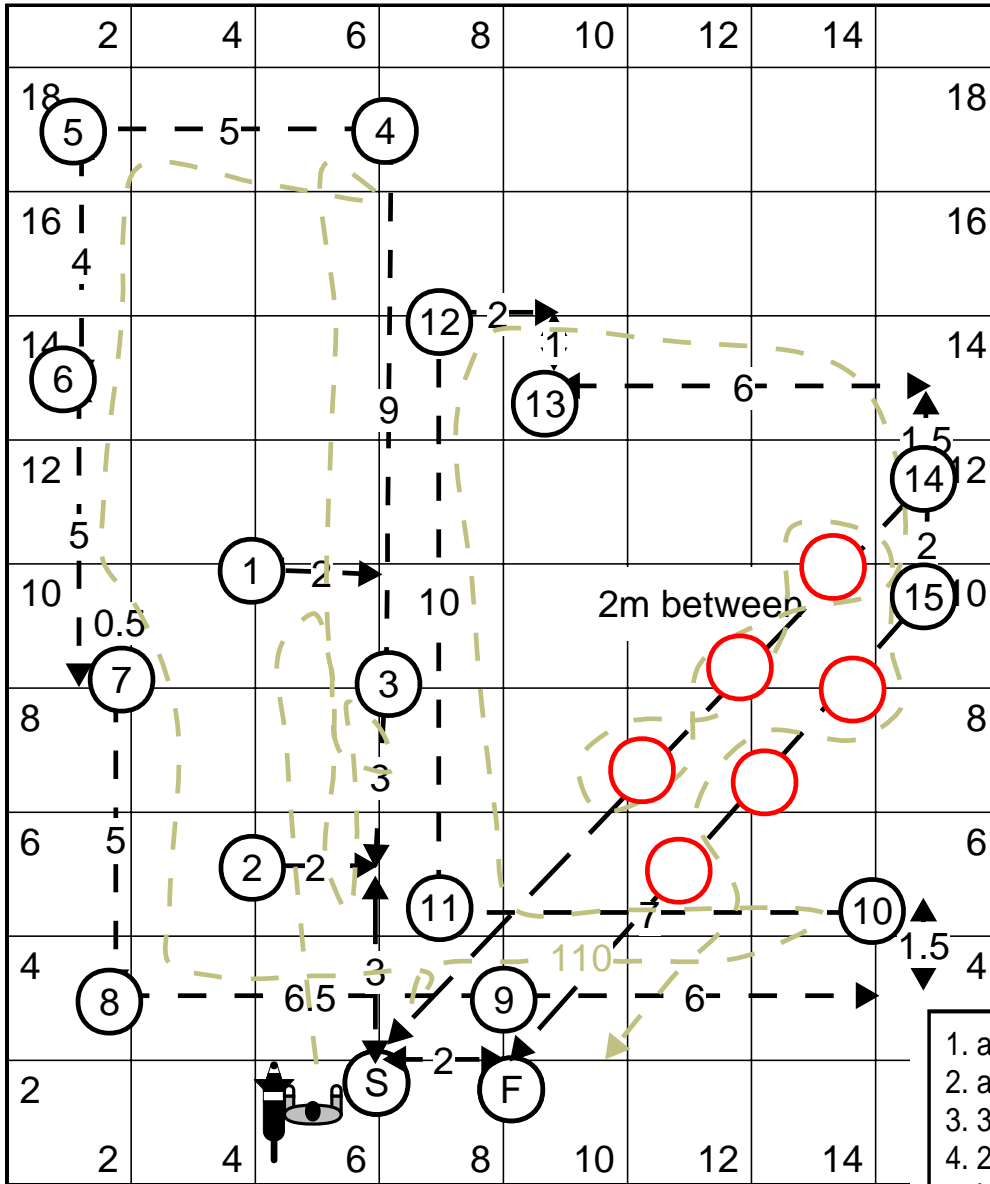

New Zealand Association of Rally-O

June NZARO Rally
Results in by July 31st

1. about turn right (7)
2. about u turn (8)
3. 360 right (11)
4. 270 right (9)
5. left turn (6)
6. halt sit walk around (30)
7. moving side step (20)
8. left turn (6)
9. 360 right (11)
10. About U-turn (8)
11. right turn (5)
12. right turn (5)
13. halt -1-2-3 steps(25)
14. Straight figure 8 weave twice (23)
15. serpentine weave once.(24)