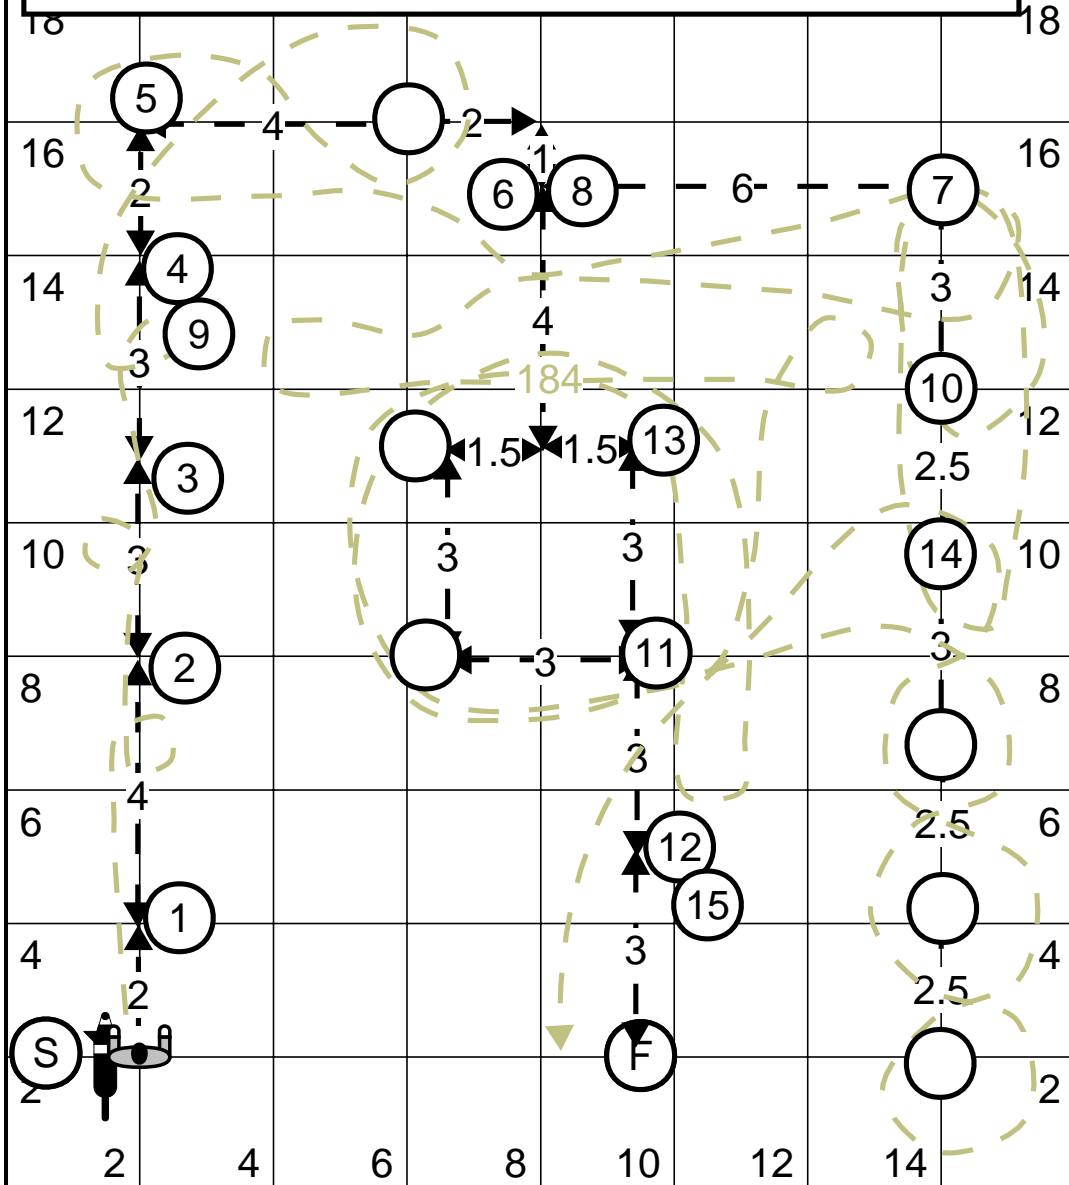

NZARO July/August - results to be in by August 30th

1. fast pace (18)
2. normal pace(19) & 360R (11)
- 3 360 L (10)
4. 360 right (11)
5. Figure of eight (NZARO #1)
6. Moving sidestep right (20)
7. spiral right-dog outside (21)
8. Moving sidestep right (20)
9. Left About turn (29)
10. 270 left turn (10)
11. circle right dog outside (NZARO #2)
12. About U-turn (8)
13. circle left dog on inside(NZARO #3)
- 14, Figure of eight - weave twice (24)
- 15 360 right (11)