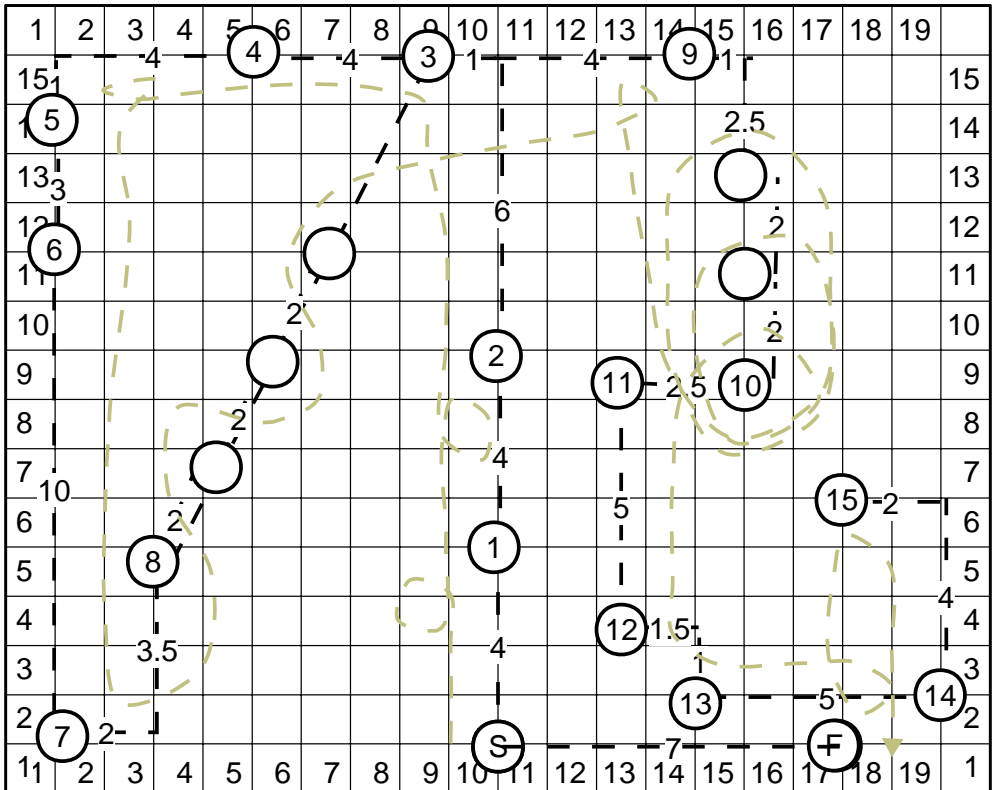

Start (1)

1. 360 left (12)
2. 360 right (11)
3. left turn (6)

4. Halt walk around (30)

5. 270 right turn(9)

6. Halt 123 steps (25)

7. Left about turn (29)

8. Serpentine weave once (24)

9. 270 left turn (10)

10. spiral left dog inside(22)

11. Fast pace (18)

12. Normal pace (19)

13. Left turn (6)

14. 270 right turn (9)

15. about turn right (7)

Finish (2)

Send Results to Mike Butler. Email: mbutler@ihug.co.nz by end of August