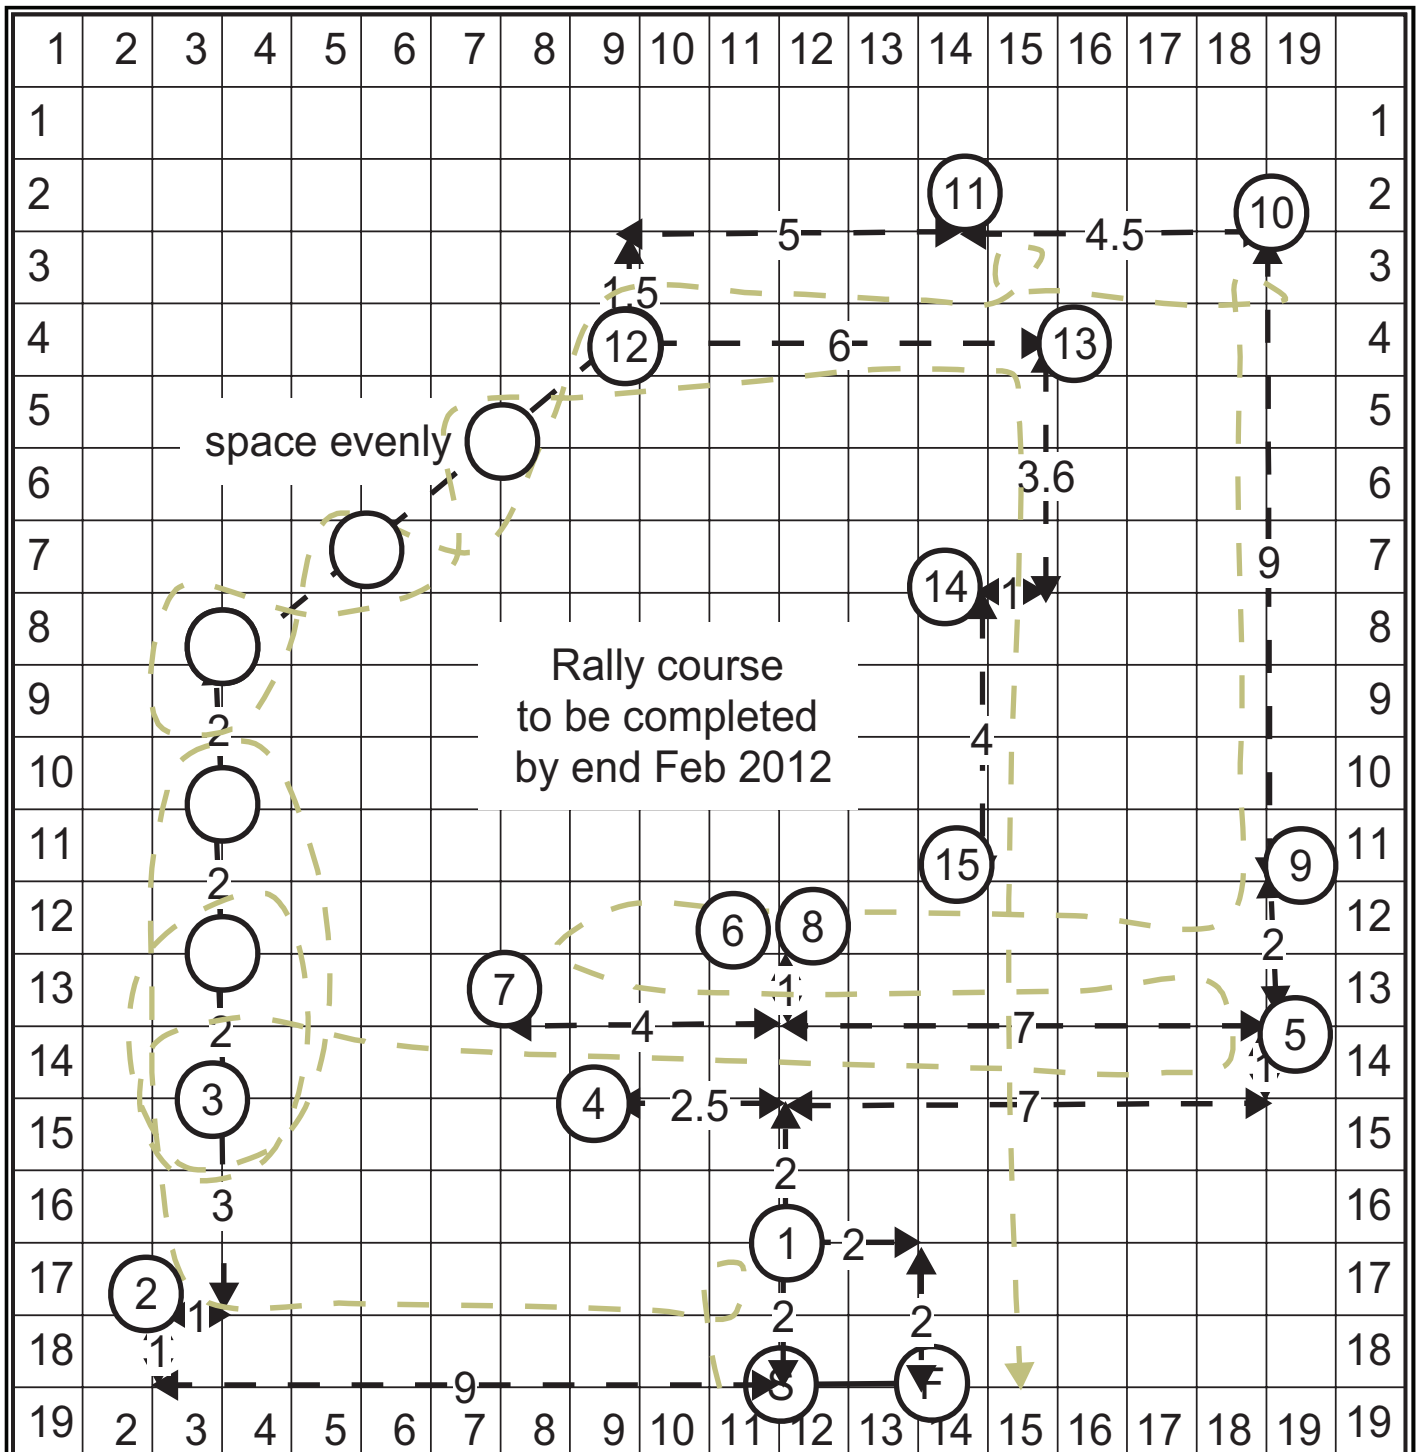

Send Results to Mike Butler.
Email: mbutler@ihug.co.nz by end of the month

STATIONS.

1. 270 right turn (9)
2. right turn (5)
3. Spiral right dog on outside (21)
4. Halt -1-2-3-steps (25)
5. about u-turn left (8)
6. Halt sit walk around (30)
7. About turn right (7)
8. Call front finish left forward (14)
9. left turn(6)
10. 270 right turn (9)
11. 360 right (11)
12. Straight figure 8 weave twice (23)
13. right turn (8)
14. fast forward from sit (28)
15. normal pace (19)