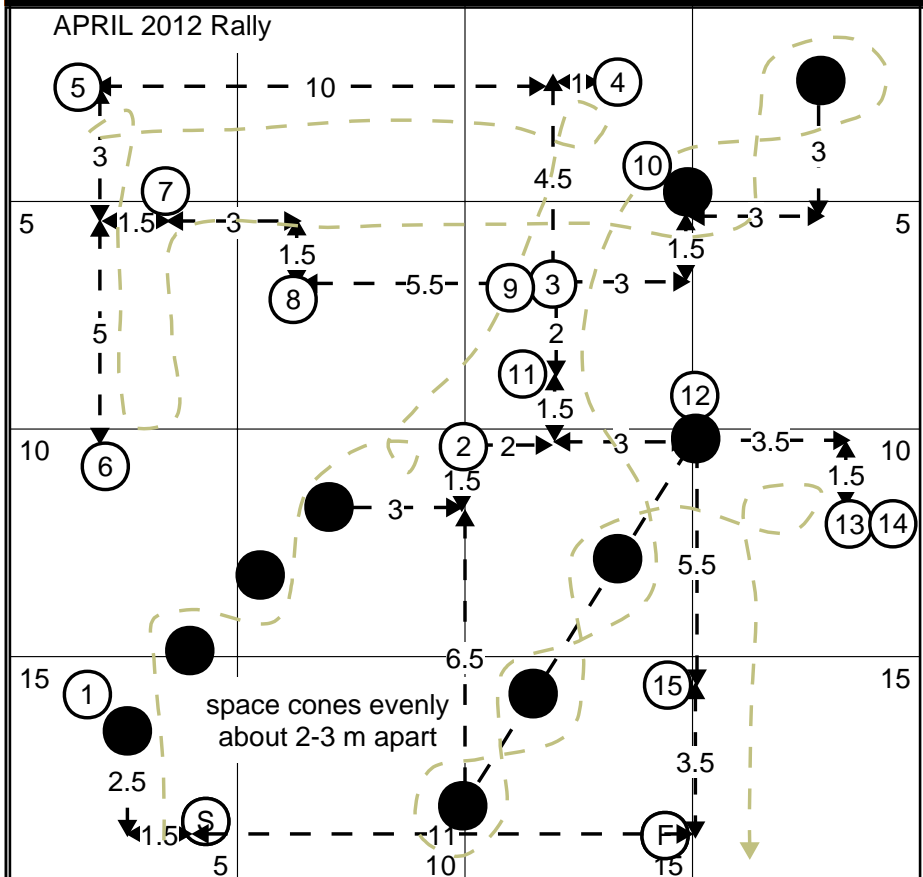

# New Zealand Association of Rally-O

March 2012

1. Serpentine weave once (24)
2. 360 right (11)
3. Halt sit walk around ((30)
4. 270 right (9)
5. 270 right (9)
6. left about turn(29)
7. Right turn (5)
8. fast pace (18)
9. normal pace (19)
10. Figure of eight (NZARO sign #1)
11. Call front,finsh left forward(14)
12. straight figure eight weave twice (23)
13. About u-turn (8) and 14. Left turn(6)
15. Moving down (27)