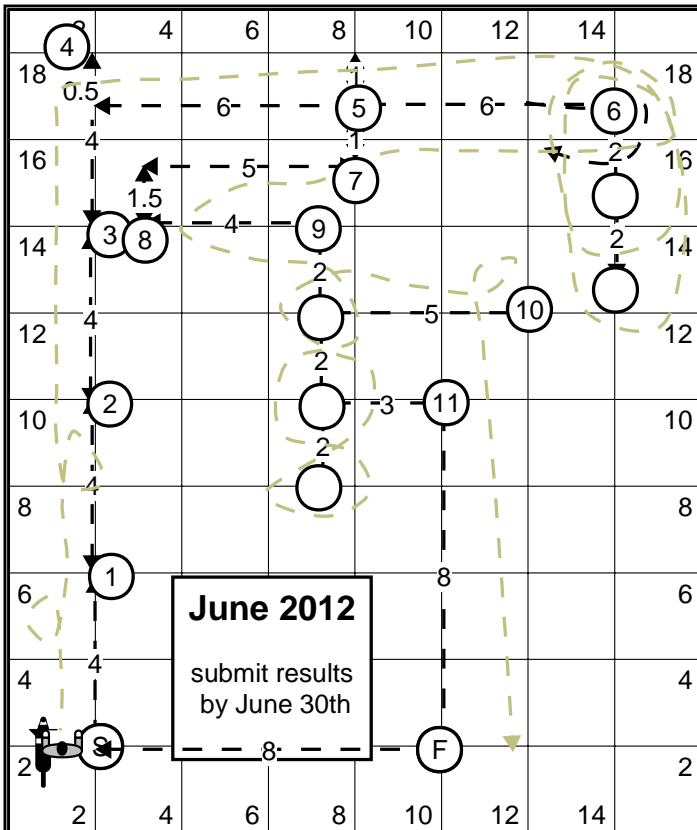

New Zealand Association of Rally-O

May 2012

NZARO will offer the same competition this year.

An individual and a Club competition.

Don't forget that you need to be a member of NALA or NZARO for your results to count.

COURSE signs.

1. 360 L (10)
2. 360R (11)
- 3 Halt-Down dog(4)
4. Right turn (5)
5. Halt-sit walk around (30)
6. spiral right-dog outside (21)
7. Moving sidestep right (20)
8. About Uturn (8)
9. Figure of eight - weave twice (24)
10. 270 left turn (10)
11. halt 1-2-3-steps forward (25)