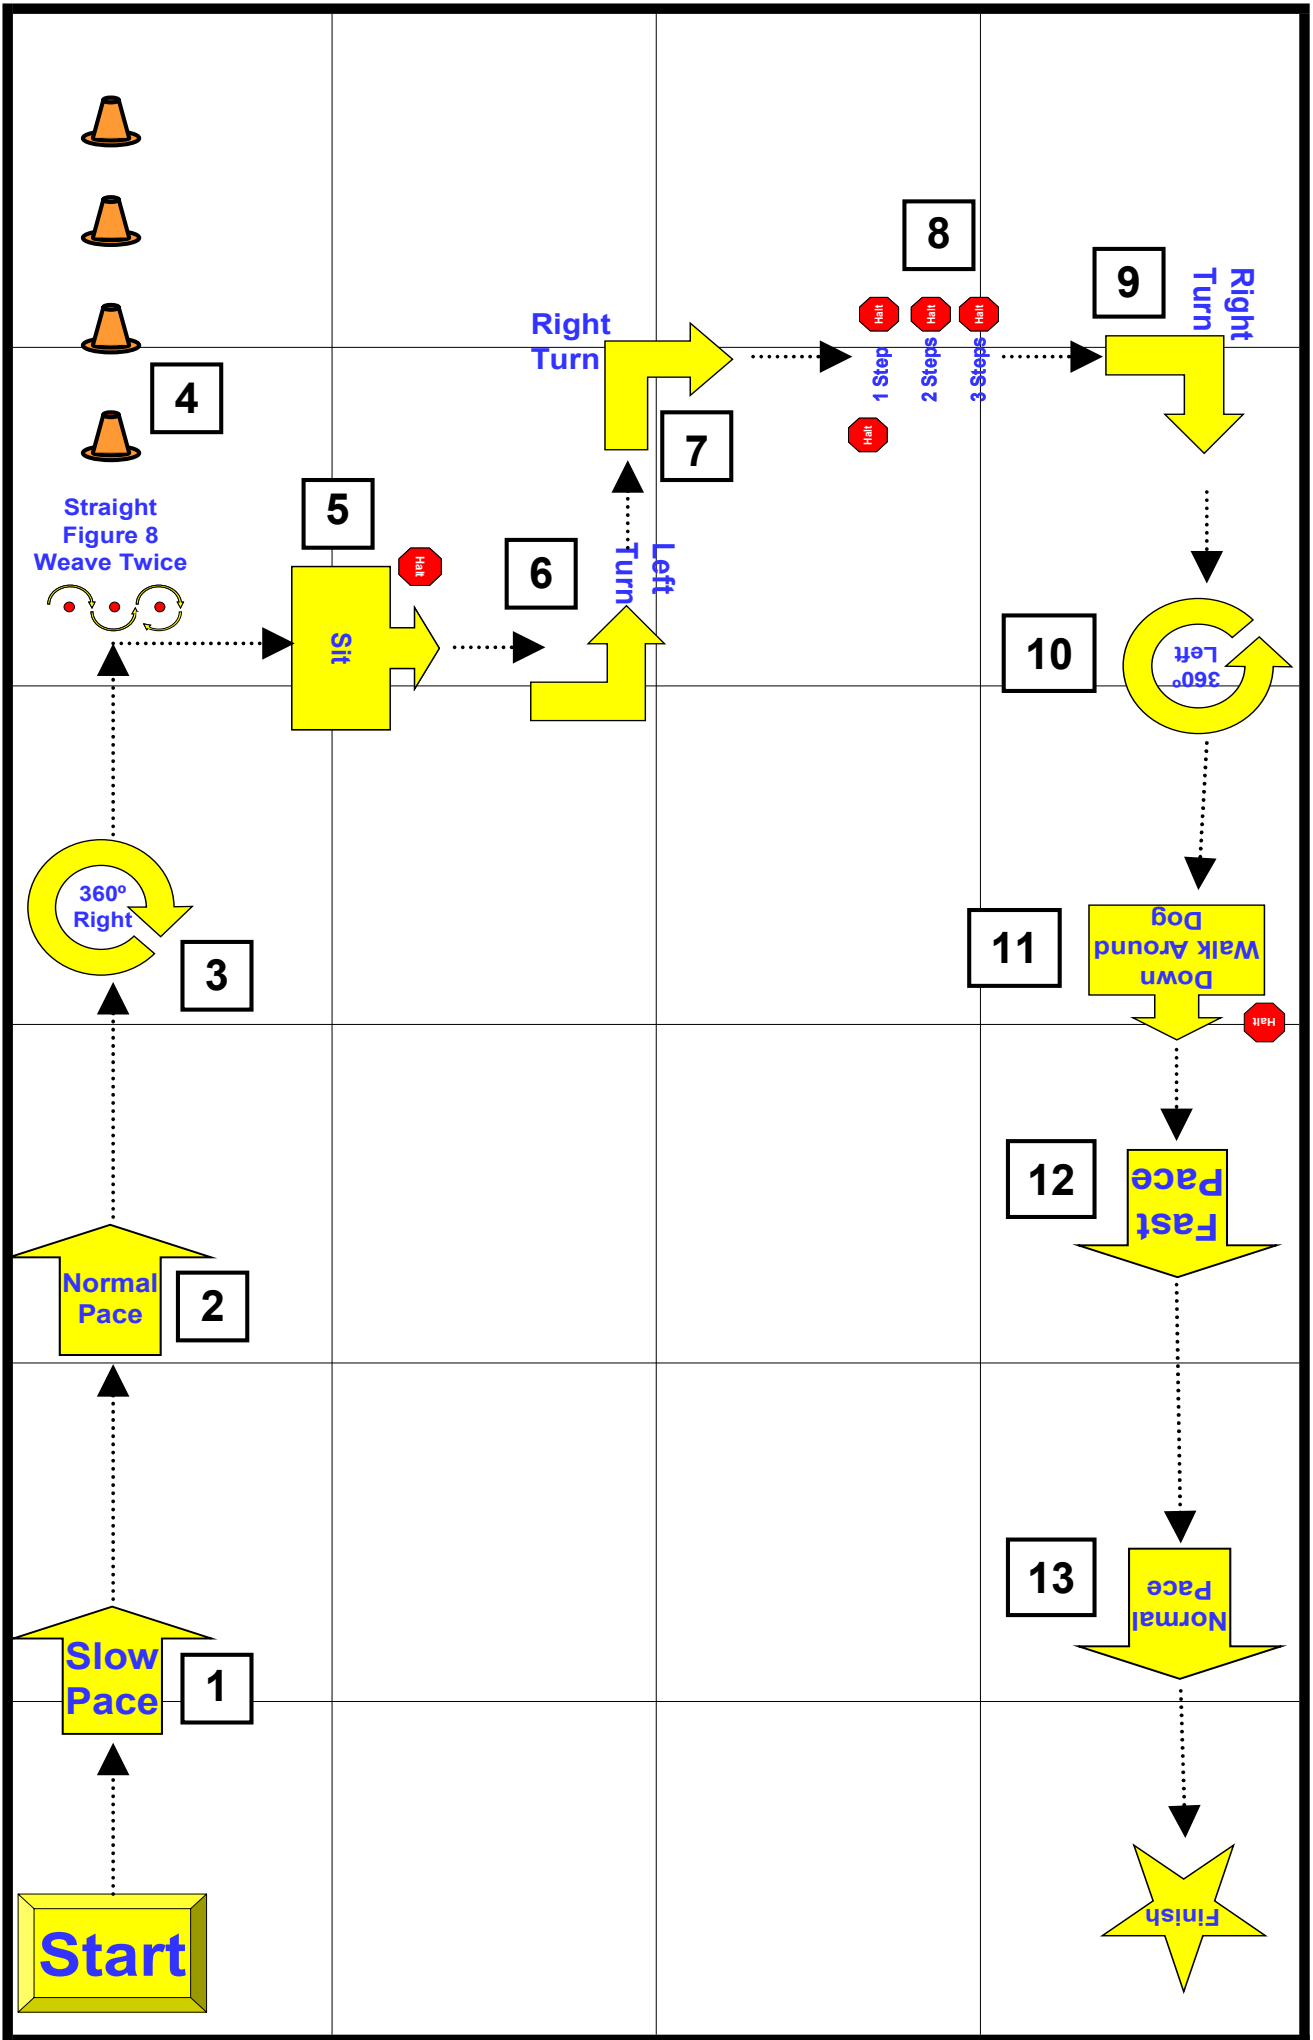

50' by 60'

DATE:	April, 2009
EVENT:	YKC Camp
LOCATION:	Paraparaumu
LEVEL:	Novice
JUDGE:	Linda Guinness

STATION	SIGN NUM	SIGN
	1	Start
1	17	Slow Pace
2	19	Normal Pace
3	11	360 Right Turn
4	23	Straight Figure 8 Weave Twice
5	3	Halt – Sit
6	6	Left Turn
7	5	Right Turn
8	25	Halt – 1, 2, 3 Steps Forward
9	5	Right Turn
10	12	360 Left Turn
11	31	Halt – Down – Walk Around Dog
12	18	Fast Pace
13	19	Normal Pace
	2	Finish