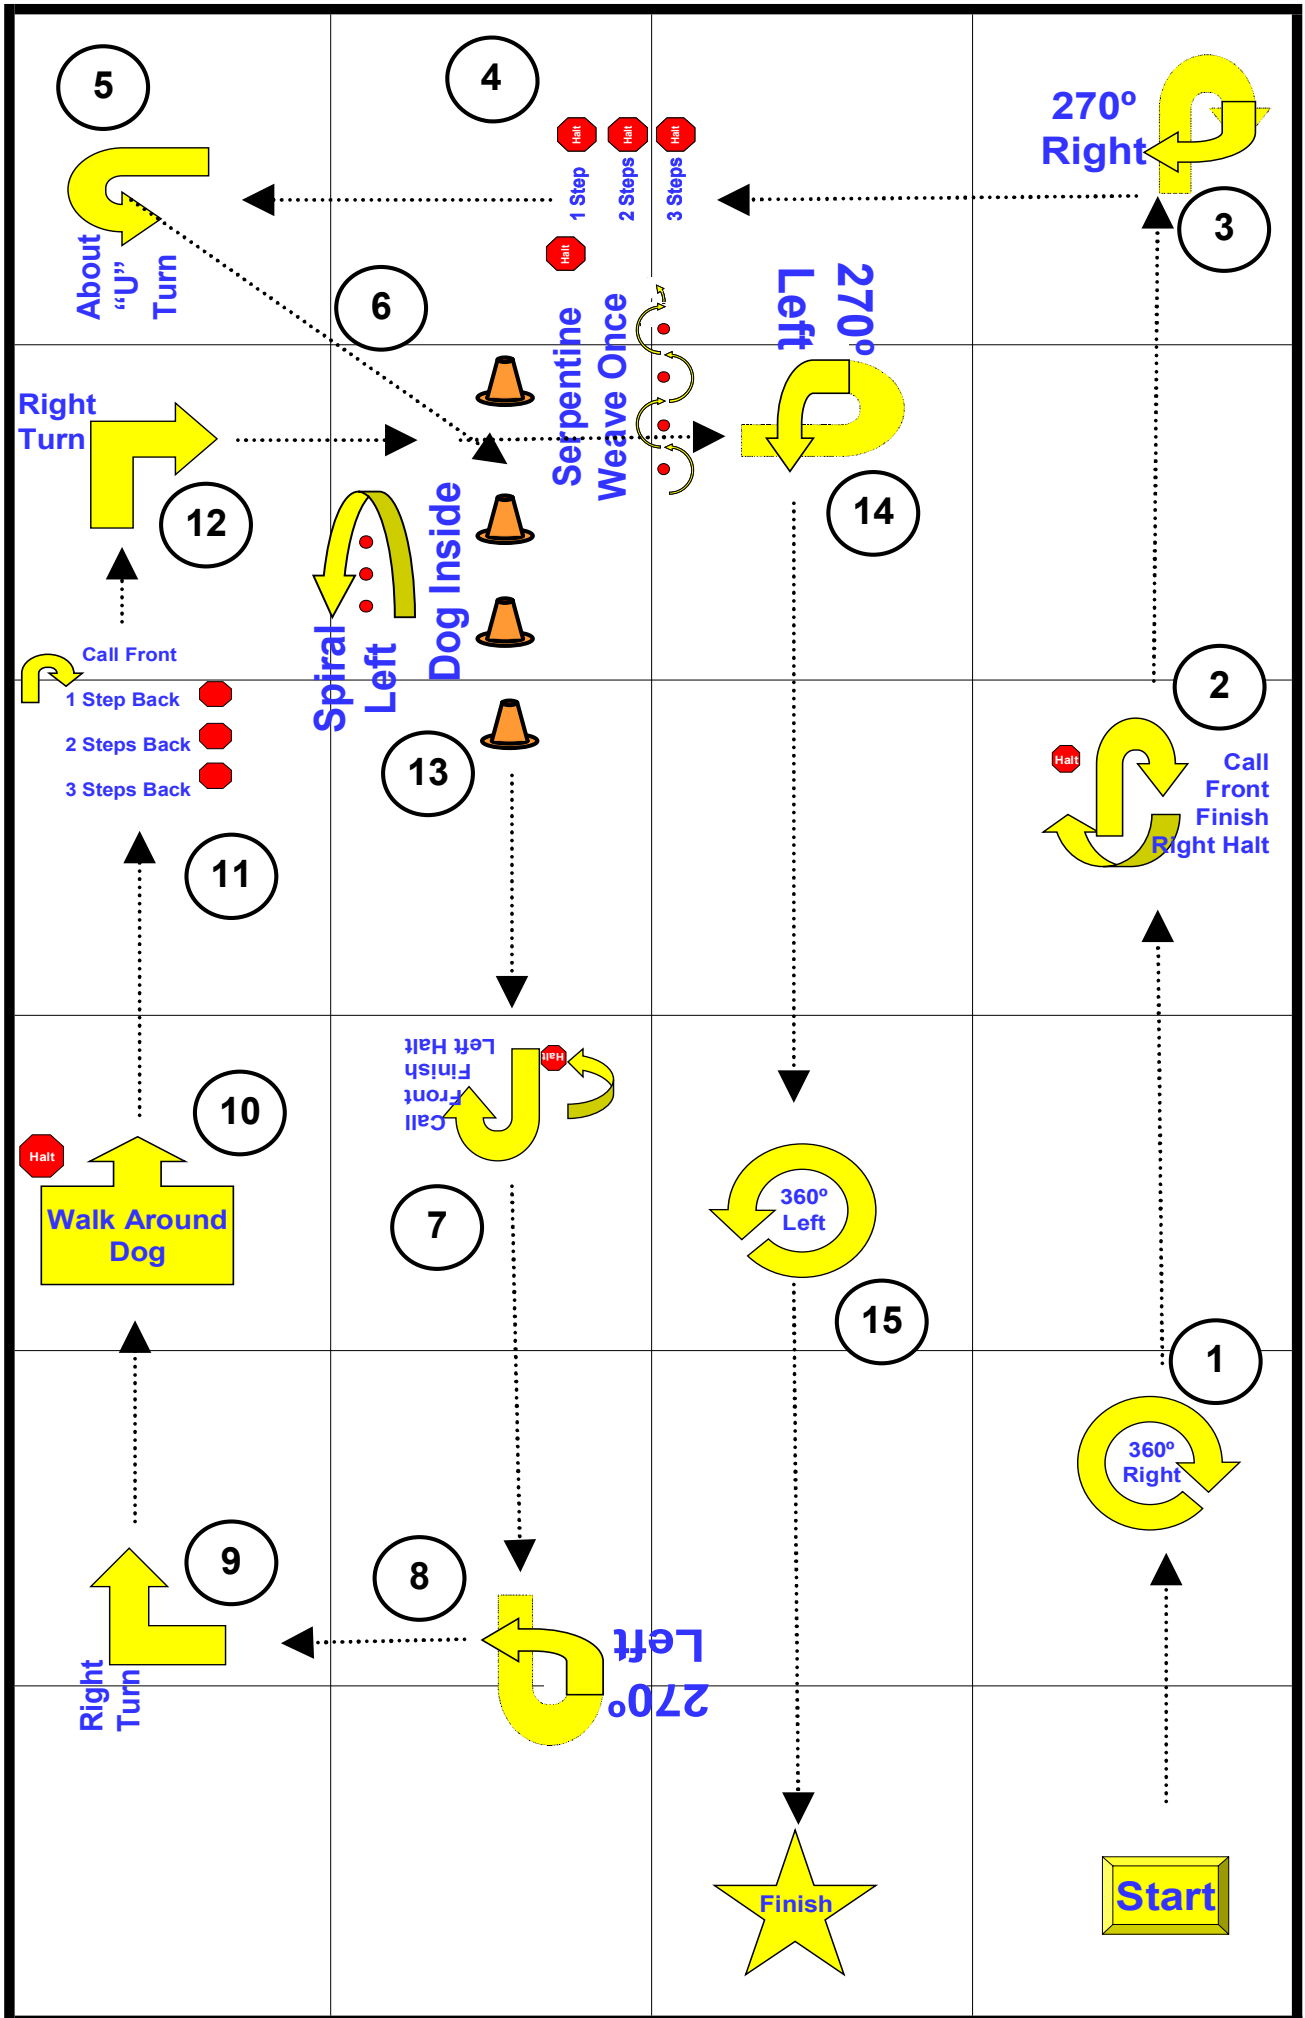

50' by 60'

<b>DATE:</b>	June 1, 2009
<b>EVENT:</b>	NZARO Qualifying Event
<b>LOCATION:</b>	Blenheim
<b>LEVEL:</b>	Novice
<b>JUDGE:</b>	Linda G

<b>STATION</b>	<b>SIGN NUM</b>	<b>SIGN</b>
	1	Start
1	11	360 Right Turn
2	15	Call Front – Finish Right Halt
3	9	270 Right Turn
4	25	Halt - 1, 2, 3 Steps Forward
5	8	About "U" Turn
6	24	Serpentine Weave Once
7	16	Call Front – Finish Left Halt
8	10	270 Left Turn
9	5	Right Turn
10	30	Halt - Walk Around Dog
11	26	Call Front – 1, 2, 3 Steps Backward
12	5	Right Turn
13	22	Spiral Left - Dog Inside
14	10	270 Left Turn
15	12	360 Left Turn
	2	Finish