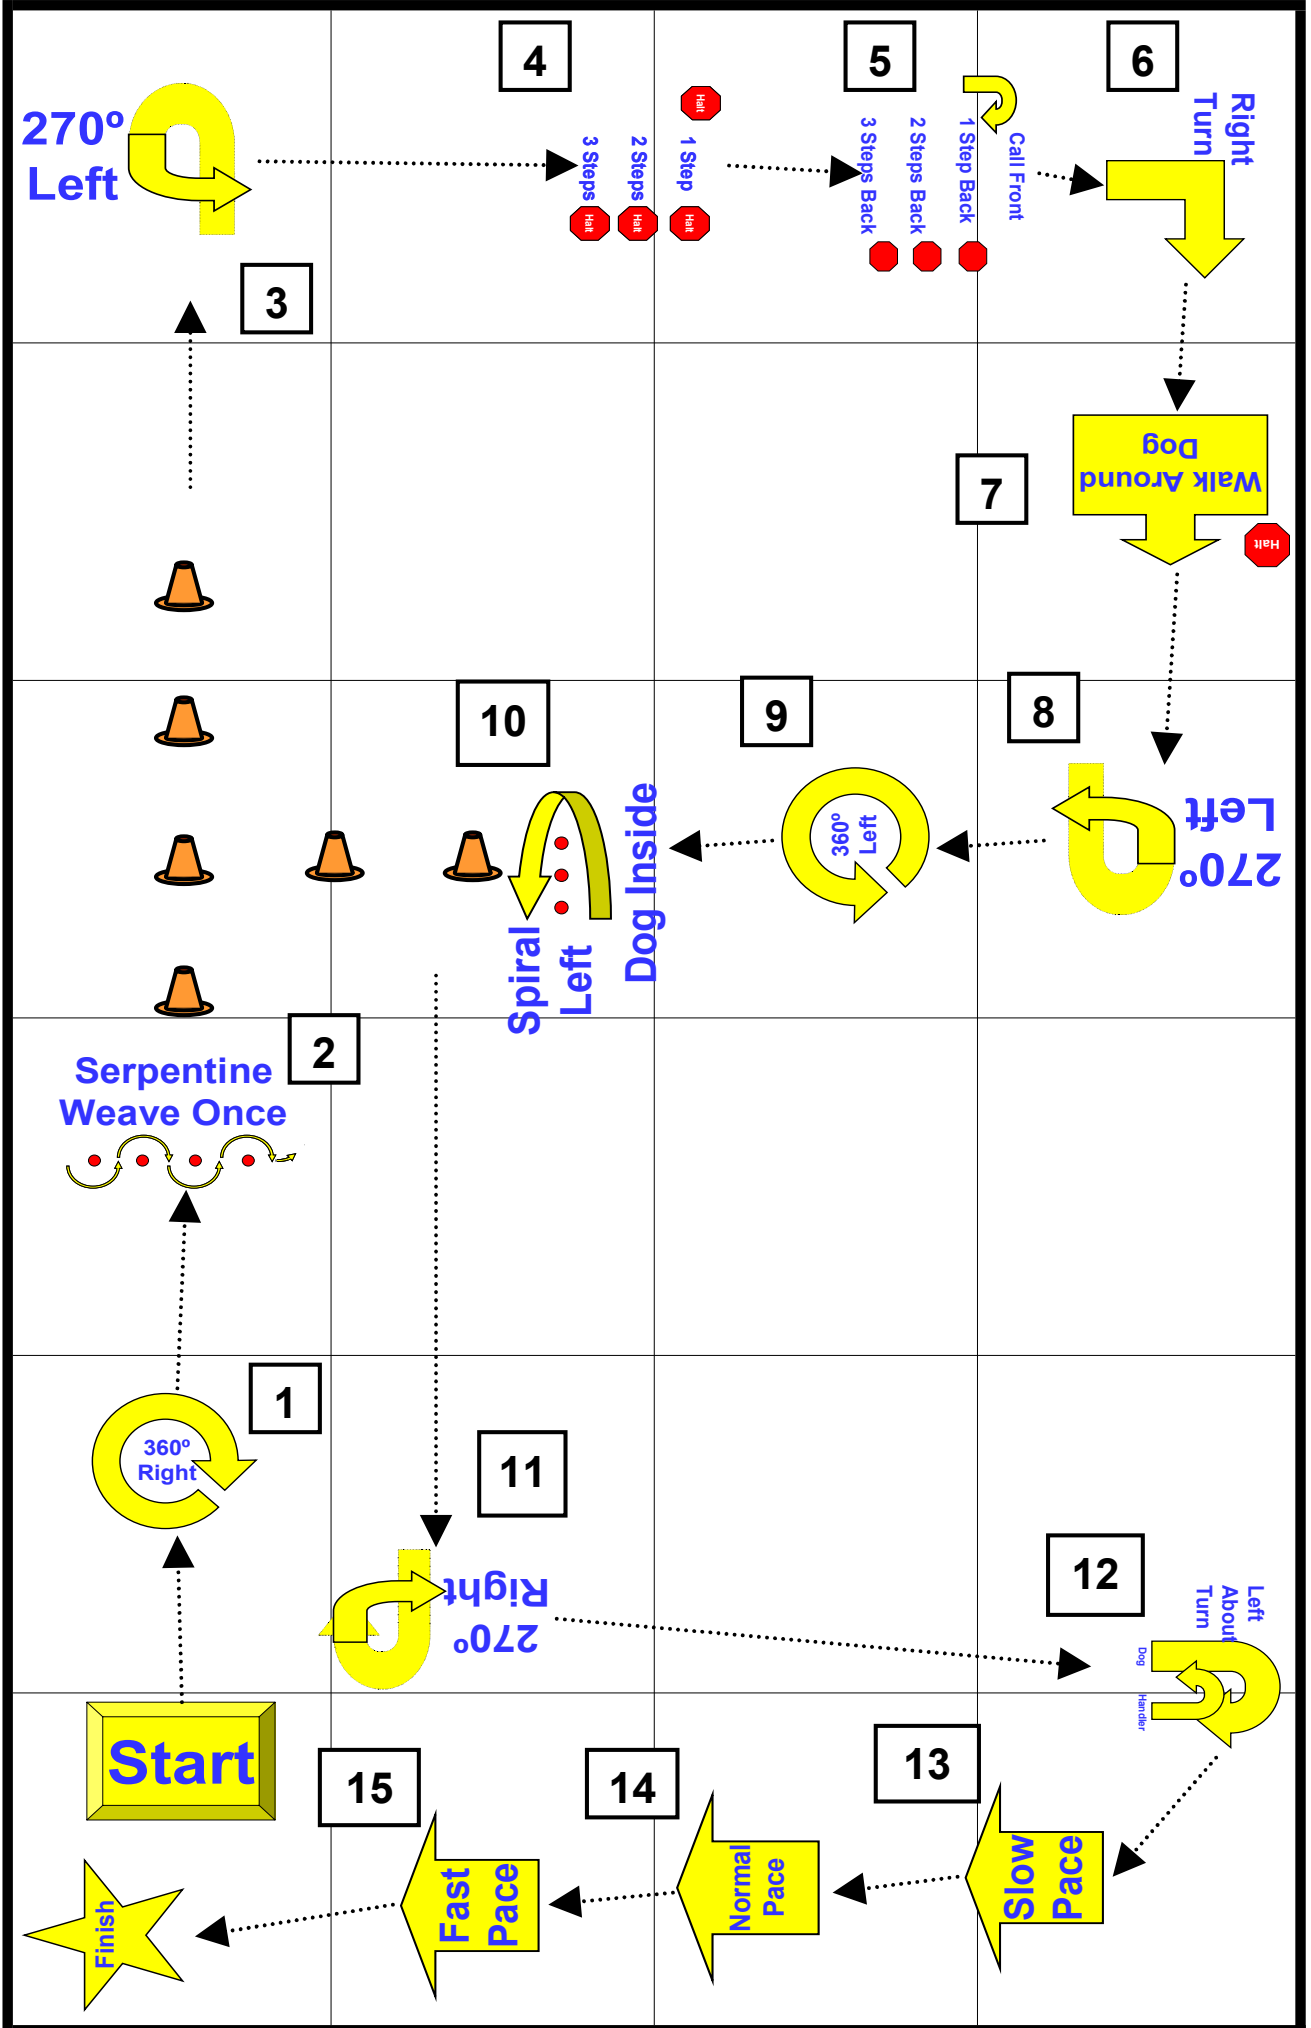

50' by 60'

<b>DATE:</b>	6 September, 2009
<b>EVENT:</b>	CADTS Rally Event
<b>LOCATION:</b>	Feilding
<b>LEVEL:</b>	NZARO Novice
<b>JUDGE:</b>	Linda Guinness

<b>STATION</b>	<b>SIGN NUM</b>	<b>SIGN</b>
	1	Start
1	11	360° Right Turn
2	24	Straight Weave Once
3	10	270° Left Turn
4	25	Halt - 1, 2, 3 Steps Forward
5	26	Call Front - 1, 2, 3 Steps Backward
6	5	Right Turn
7	30	Halt - Walk Around Dog
8	10	270° Left Turn
9	12	360° Left Turn
10	22	Spiral Left - Dog Inside
11	9	270° Right Turn
12	29	Left About Turn
13	17	Slow Pace
14	19	Normal Pace
15	18	Fast Pace
	2	Finish