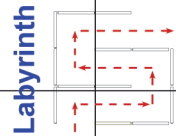

1mx1m

4

3

2

1

11

8

9

9

7

5 Plank

6

10

270° Left

DATE:	1 January 2012
EVENT:	Rally Handy Dog
LOCATION:	Otaki
LEVEL:	Foundation/Novice
JUDGE:	Linda Guinness

STATION	SIGN NUM	SIGN
	1	Start
1	11	360 Right Turn
2	NZARO 5	5-Rung Ladder
3	NZARO 7	Halt – Cross Behind – Change Sides
4	NZARO 10	Spiral Left – Dog Outside
5	NZARO 6	Plank
6	NZARO 8	Turn In – Change Sides
7	30	Halt – Walk Around Dog
8	29	Left About Turn
9	NZARO 4	Labyrinth
10	10	270 Left Turn
11	9	270 Right Turn