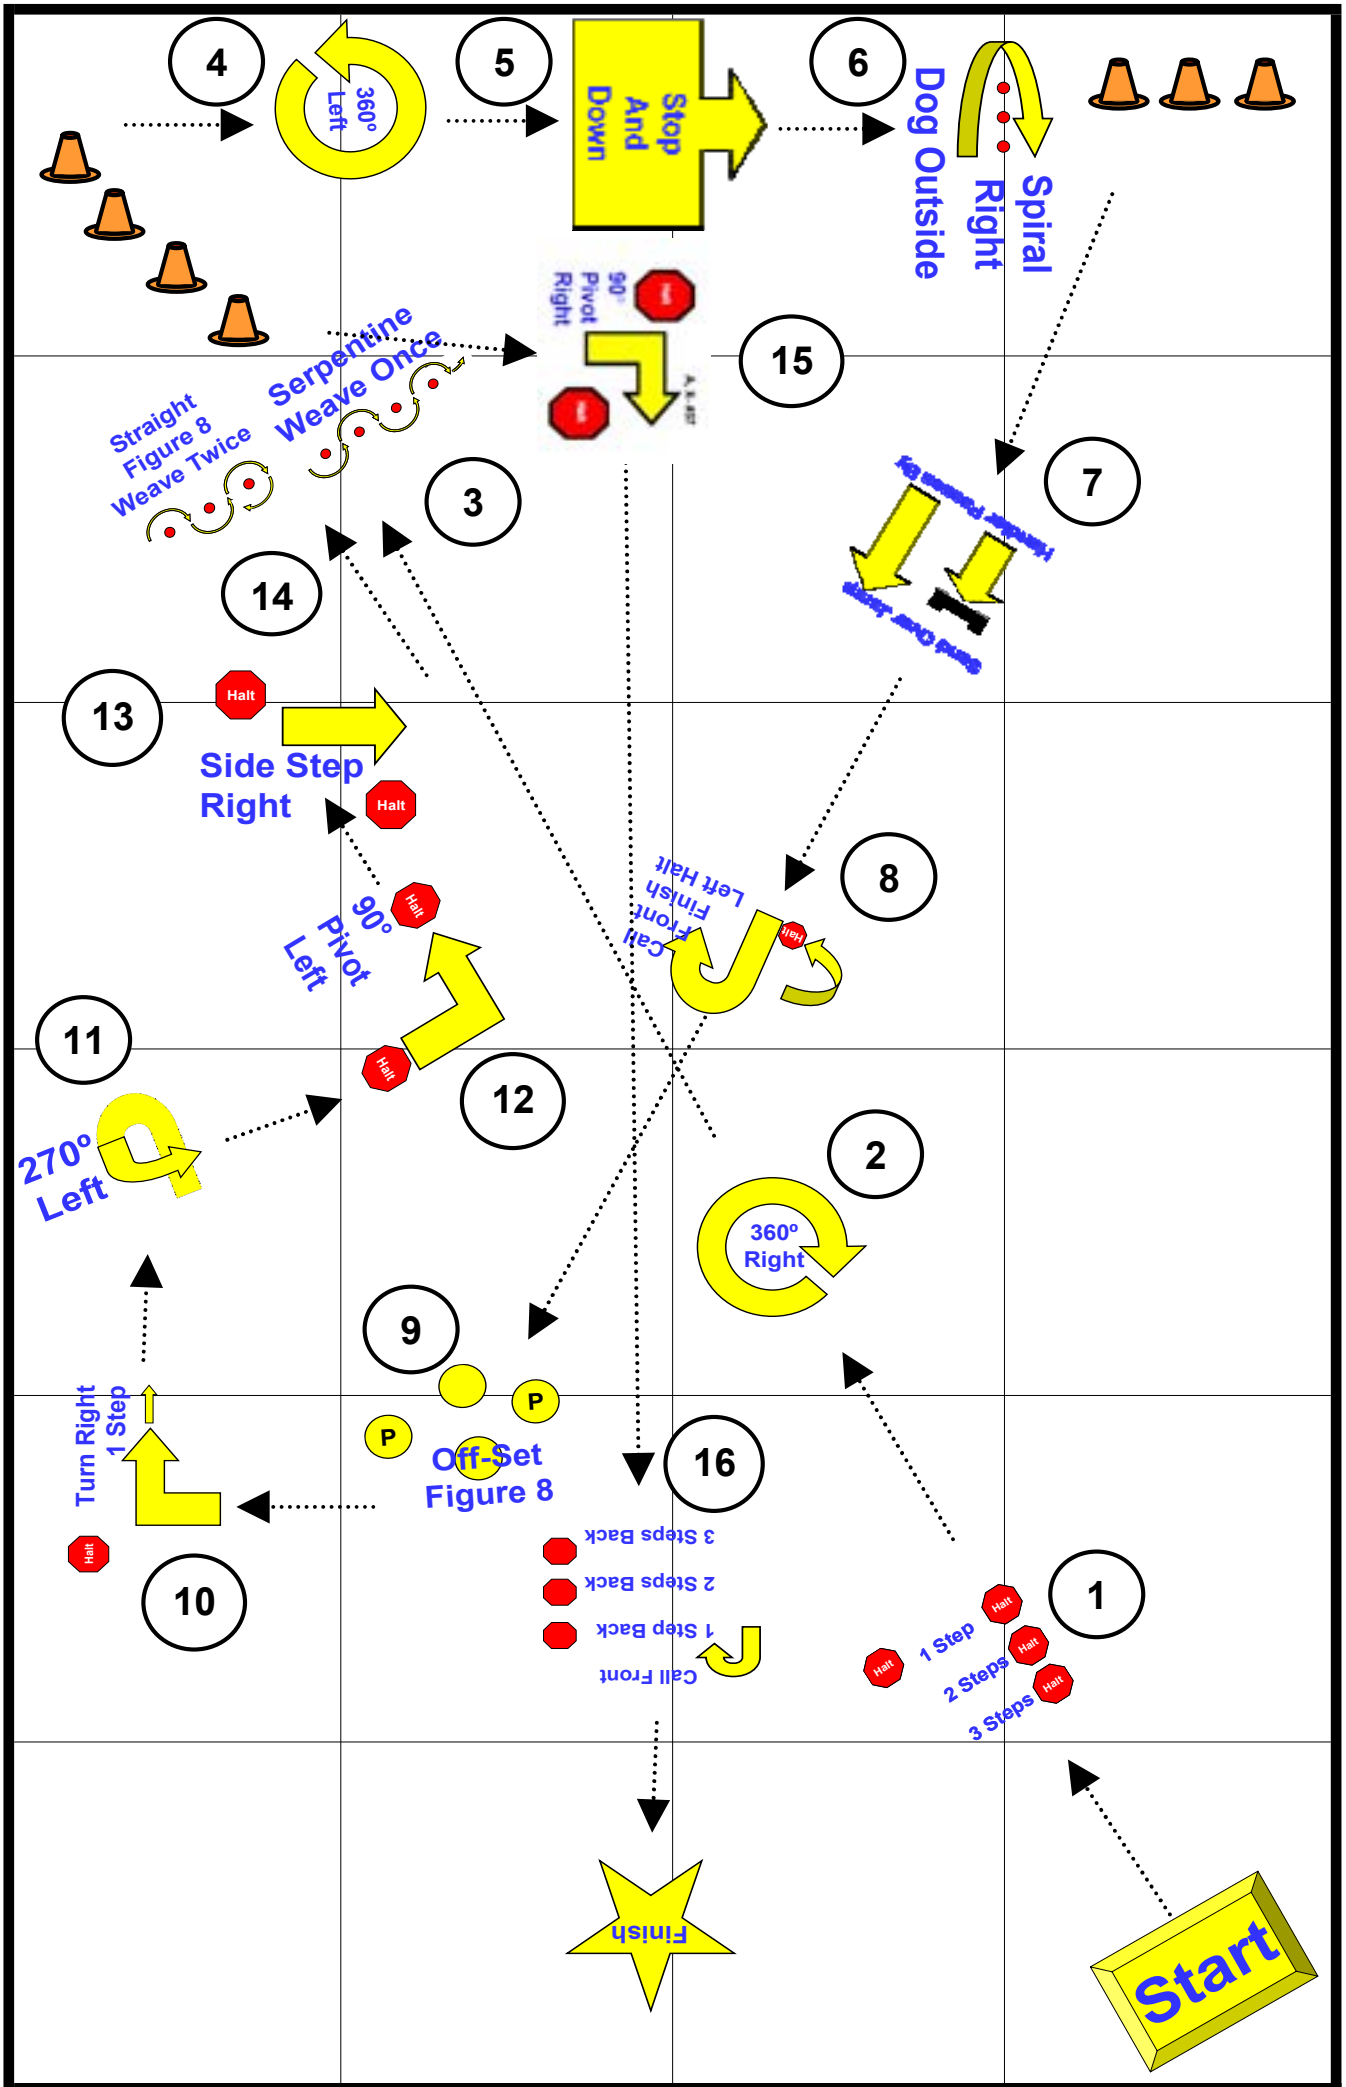

50' by 60'

DATE:	27 September, 2009
EVENT:	NZARO @ Wanganui Show
LOCATION:	Wanganui
LEVEL:	Novice
JUDGE:	Linda Guinness

STATION	SIGN NUM	SIGN
	1	Start
1	25	Halt – 1, 2, 3 Steps Forward
2	11	360 Right Turn
3	24	Serpentine Weave Once
4	12	360 Left Turn
5	27	Stop and Down
6	21	Spiral Right – Dog Outside
7	34	Send Over Jump - Handler Runs By
8	16	Call Front - Finish Left - Halt
9	39	Offset Figure 8
10	35	Halt - 90 Pivot Left - Halt
11	10	270 Left Turn
12	38	Halt - 90 Pivot Left - Halt
13	40	Halt - Side Step Right - Halt
14	23	Straight Figure 8 Weave Twice
15	37	Halt - 90 Pivot Right - Halt
16	26	Call Front – 1, 2, 3 Steps Backwards
	2	Finish