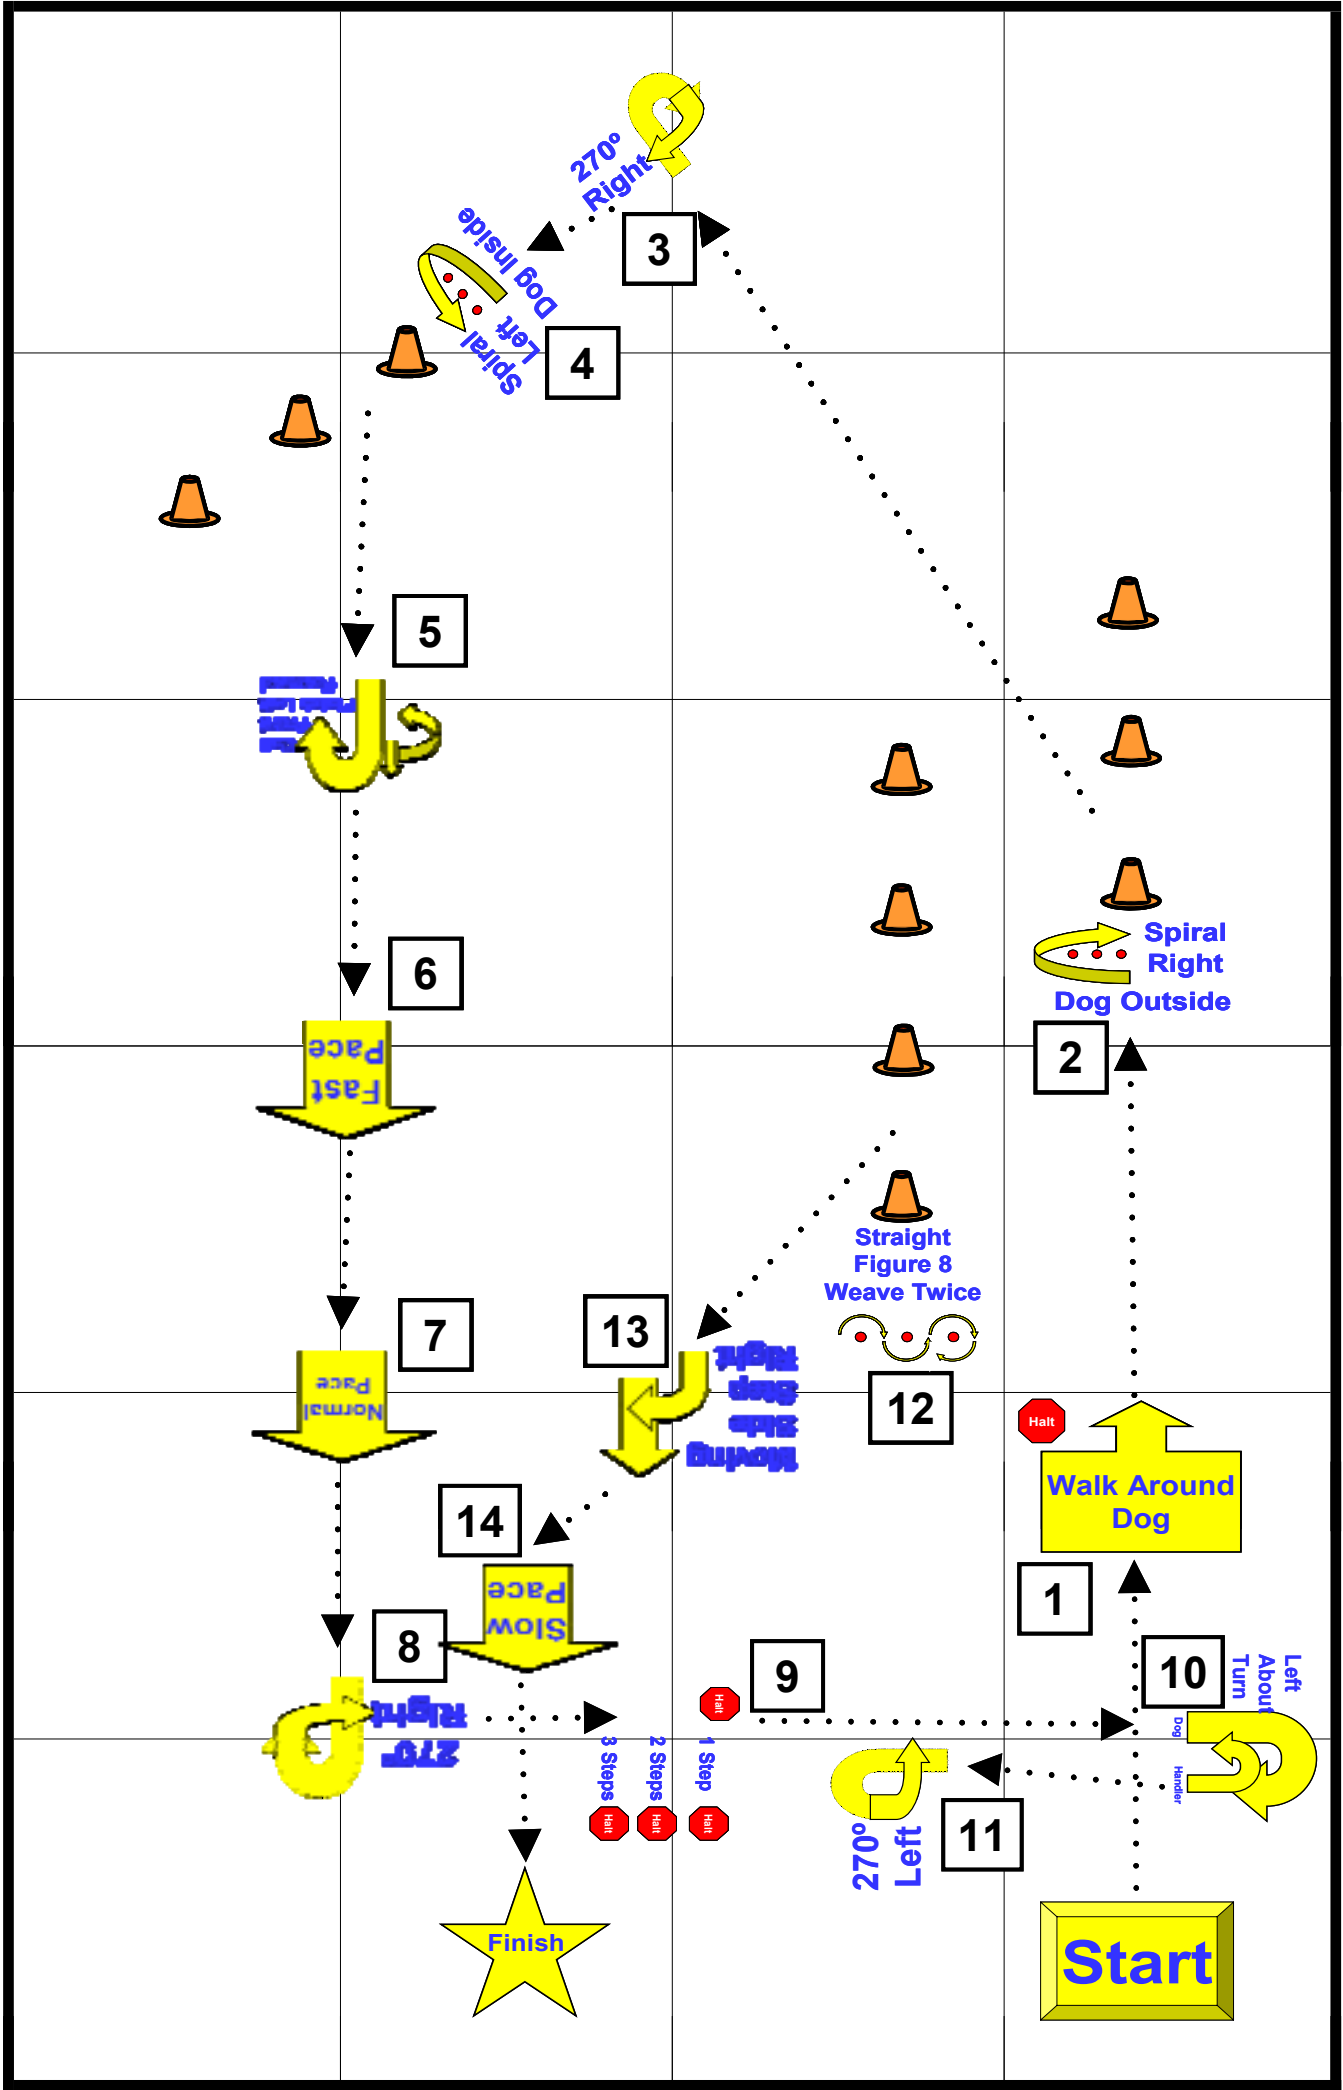

50' by 60'

DATE:	11 April, 2010
EVENT:	NZARO @ North Taranaki CH OB Show
LOCATION:	North Taranaki
LEVEL:	Novice
JUDGE:	Linda Guinness

STATION	SIGN NUM	SIGN
	1	Start
1	30	Halt – Walk Around Dog
2	21	Spiral Right – Dog Outside
3	9	270 Right Turn
4	22	Spiral Left – Dog Inside
5	14	Call Front – Finish Left Forward
6	18	Fast Pace
7	19	Normal Pace
8	9	270 Right Turn
9	25	Halt – 1, 2, 3 Steps Forward
10	29	Left About Turn
11	10	270 Left Turn
12	23	Straight Figure 8 Weave Twice
13	20	Moving Side Step Right
14	17	Slow Pace
	2	Finish