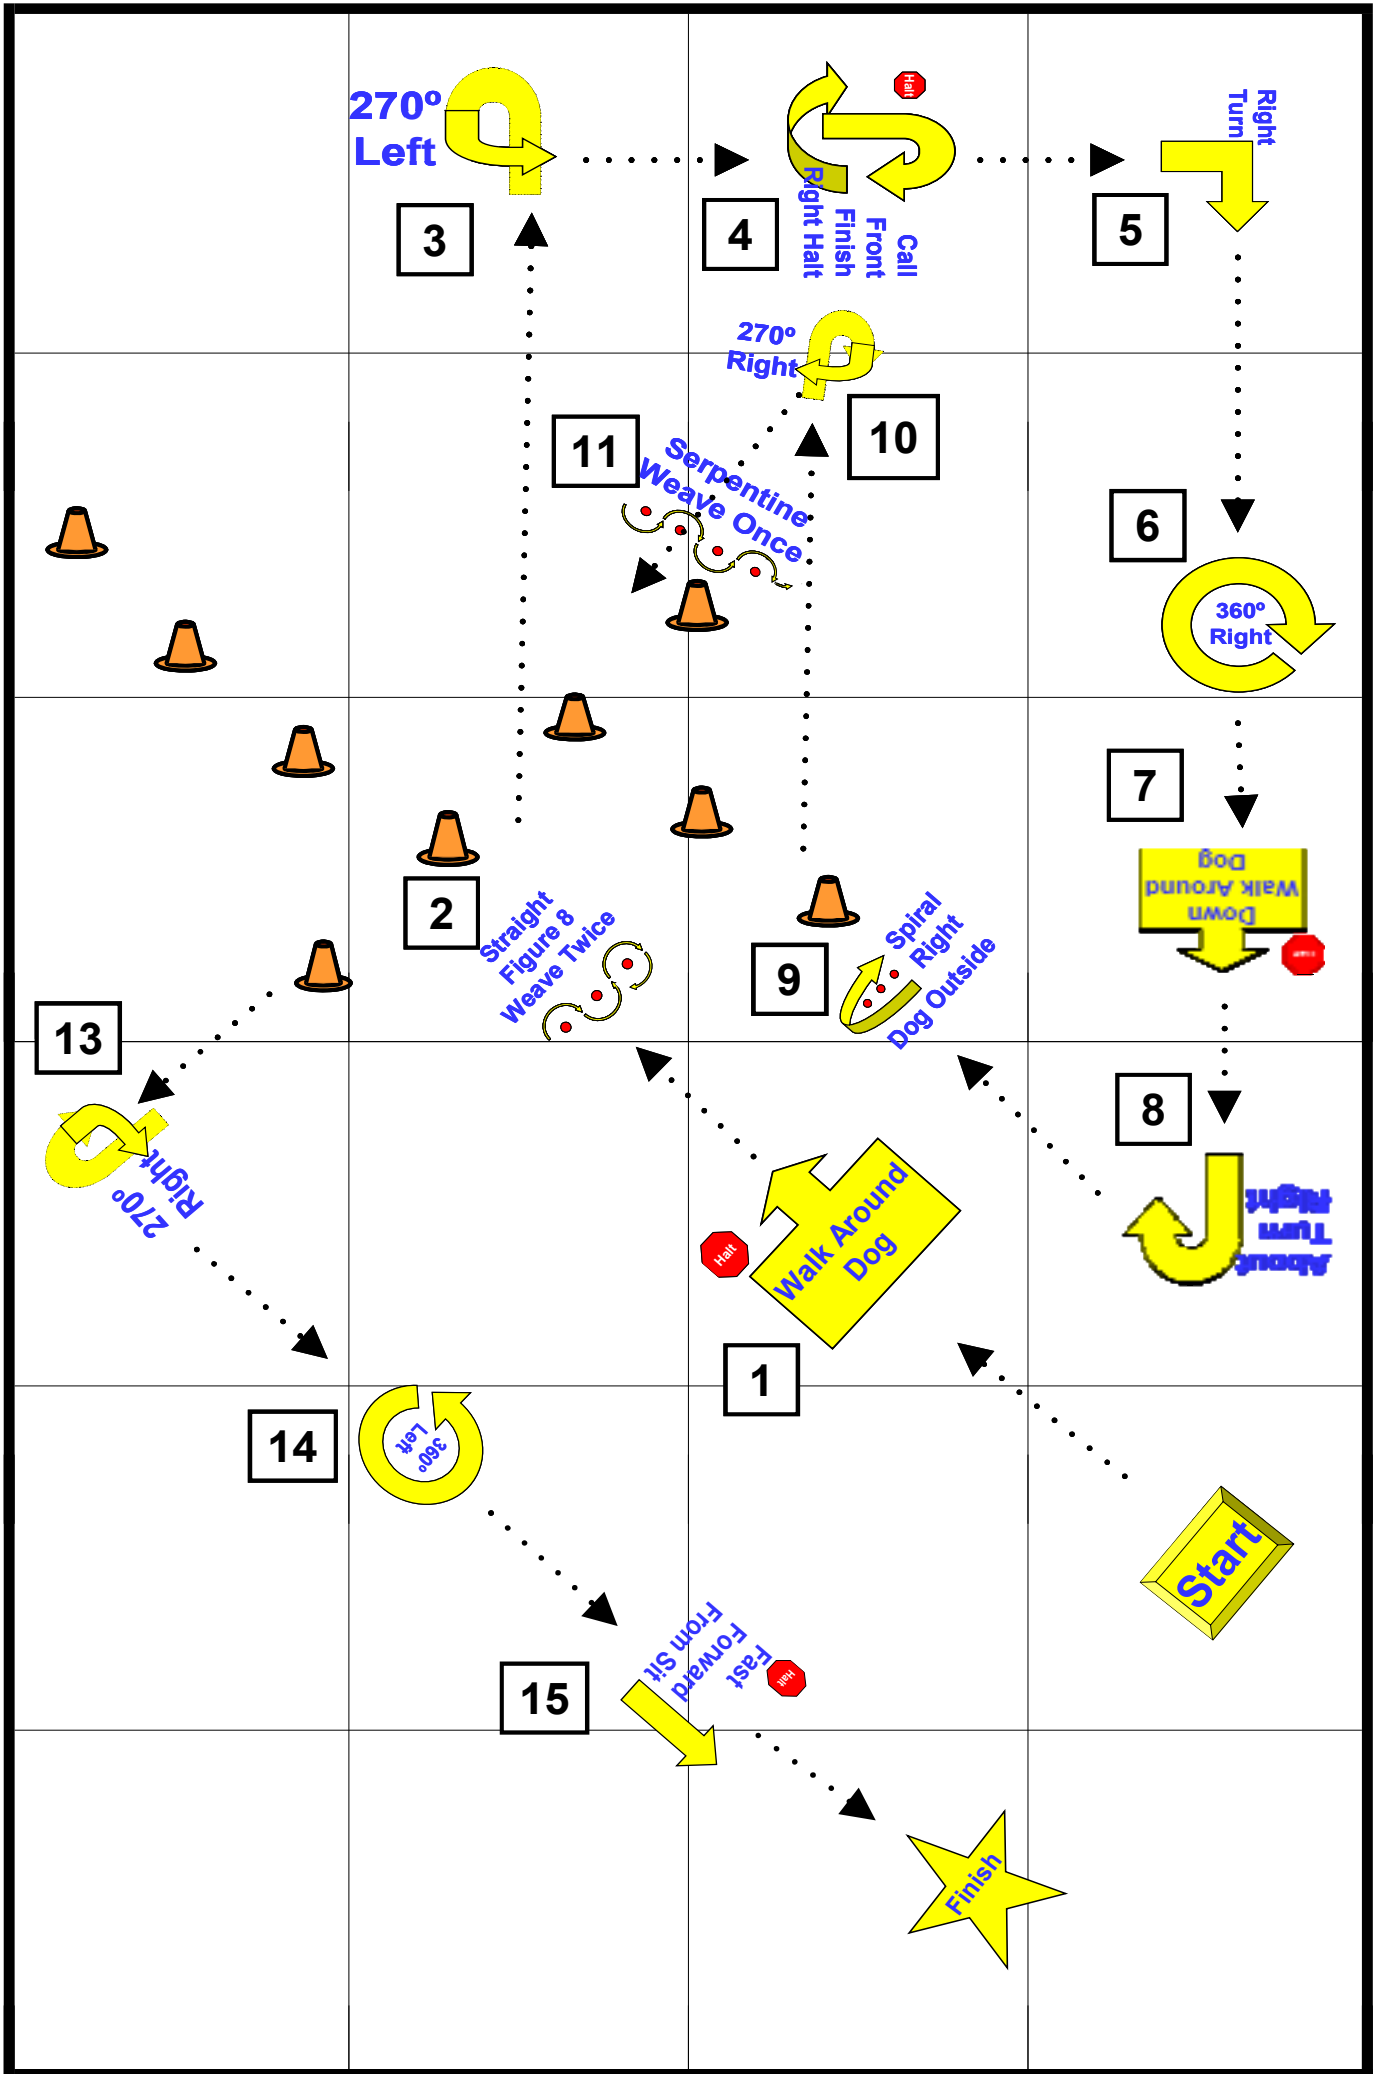

50' by 60'

DATE:	20 February 2010
EVENT:	Tararua RT
LOCATION:	Ashhurst
LEVEL:	Novice
JUDGE:	Linda Guinness

STATION	SIGN NUM	SIGN
	1	Start
1	30	Halt - Walk Around Dog
2	23	Straight Figure 8 Weave Twice
3	10	270 Left Turn
4	15	Call Front - Finish Right Halt
5	5	Right Turn
6	11	360 Right Turn
7	31	Halt - Down - Walk Around Dog
8	7	About Turn - Right
9	21	Spiral Right - Dog Outside
10	9	270 Right Turn
11	24	Serpentine Weave Once
12	9	270 Right Turn
13	12	360 Left Turn
14	28	Halt - Fast Forward From Sit
	2	Finish