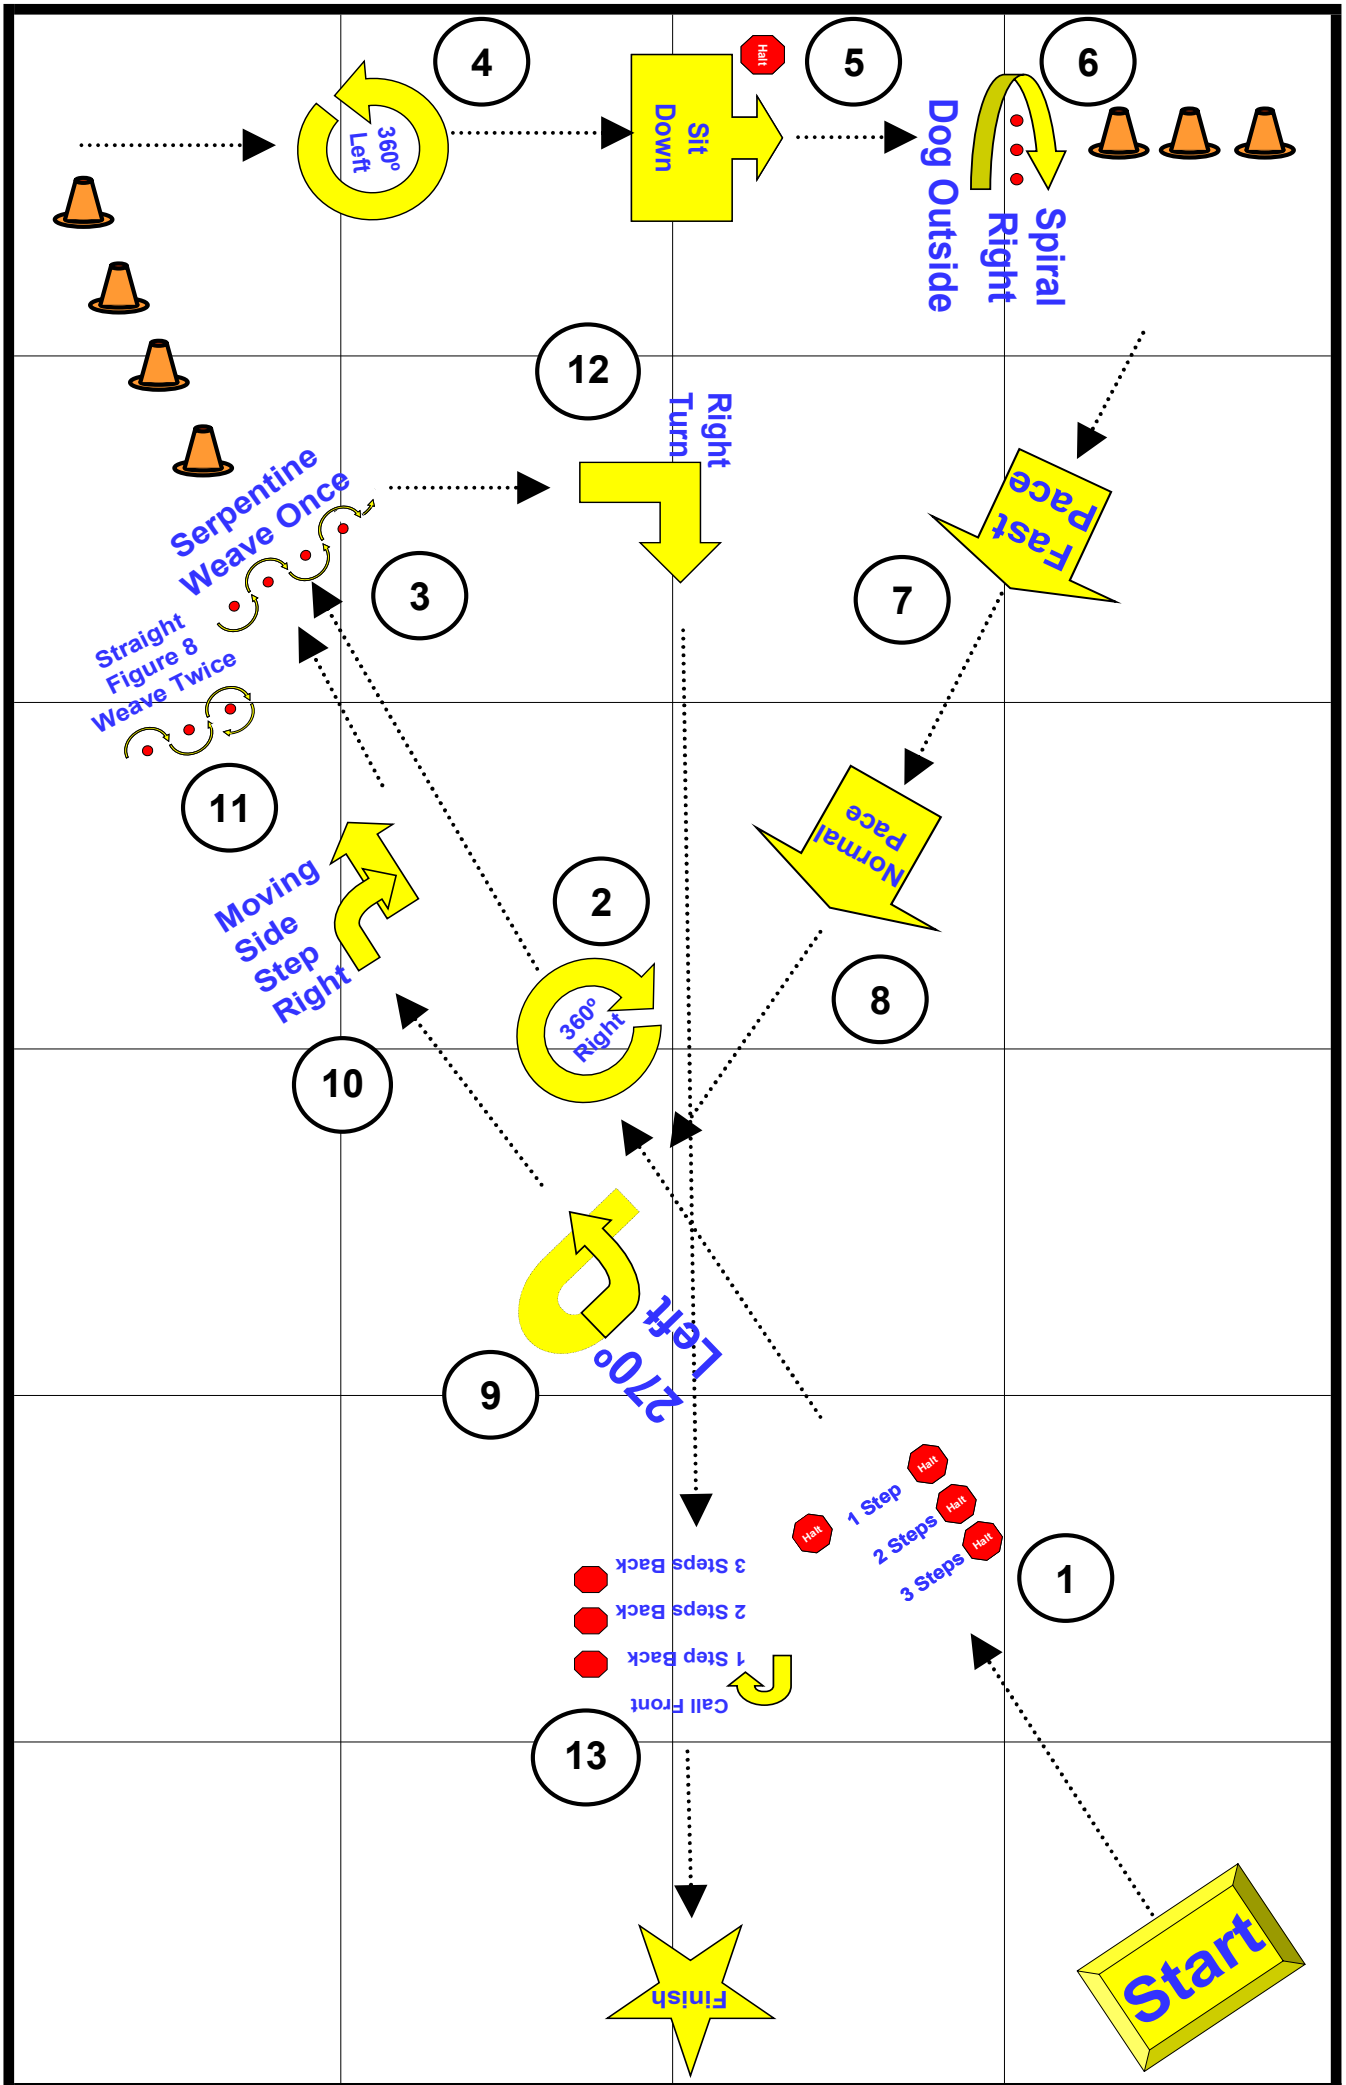

50' by 60'

<b>DATE:</b>	27 September, 2009
<b>EVENT:</b>	NZARO @ Wanganui Show
<b>LOCATION:</b>	Wanganui
<b>LEVEL:</b>	Novice
<b>JUDGE:</b>	Linda Guinness

<b>STATION</b>	<b>SIGN NUM</b>	<b>SIGN</b>
	1	Start
1	25	Halt – 1, 2, 3 Steps Forward
2	11	360 Right Turn
3	24	Serpentine Weave Once
4	12	360 Left Turn
5	4	Halt – Down Dog
6	21	Spiral Right – Dog Outside
7	18	Fast Pace
8	19	Normal Pace
9	9	270 Left Turn
10	20	Moving Side Step Right
11	23	Straight Figure 8 Weave Twice
12	5	Right Turn
13	26	Call Front – 1, 2, 3 Steps Backwards
	2	Finish