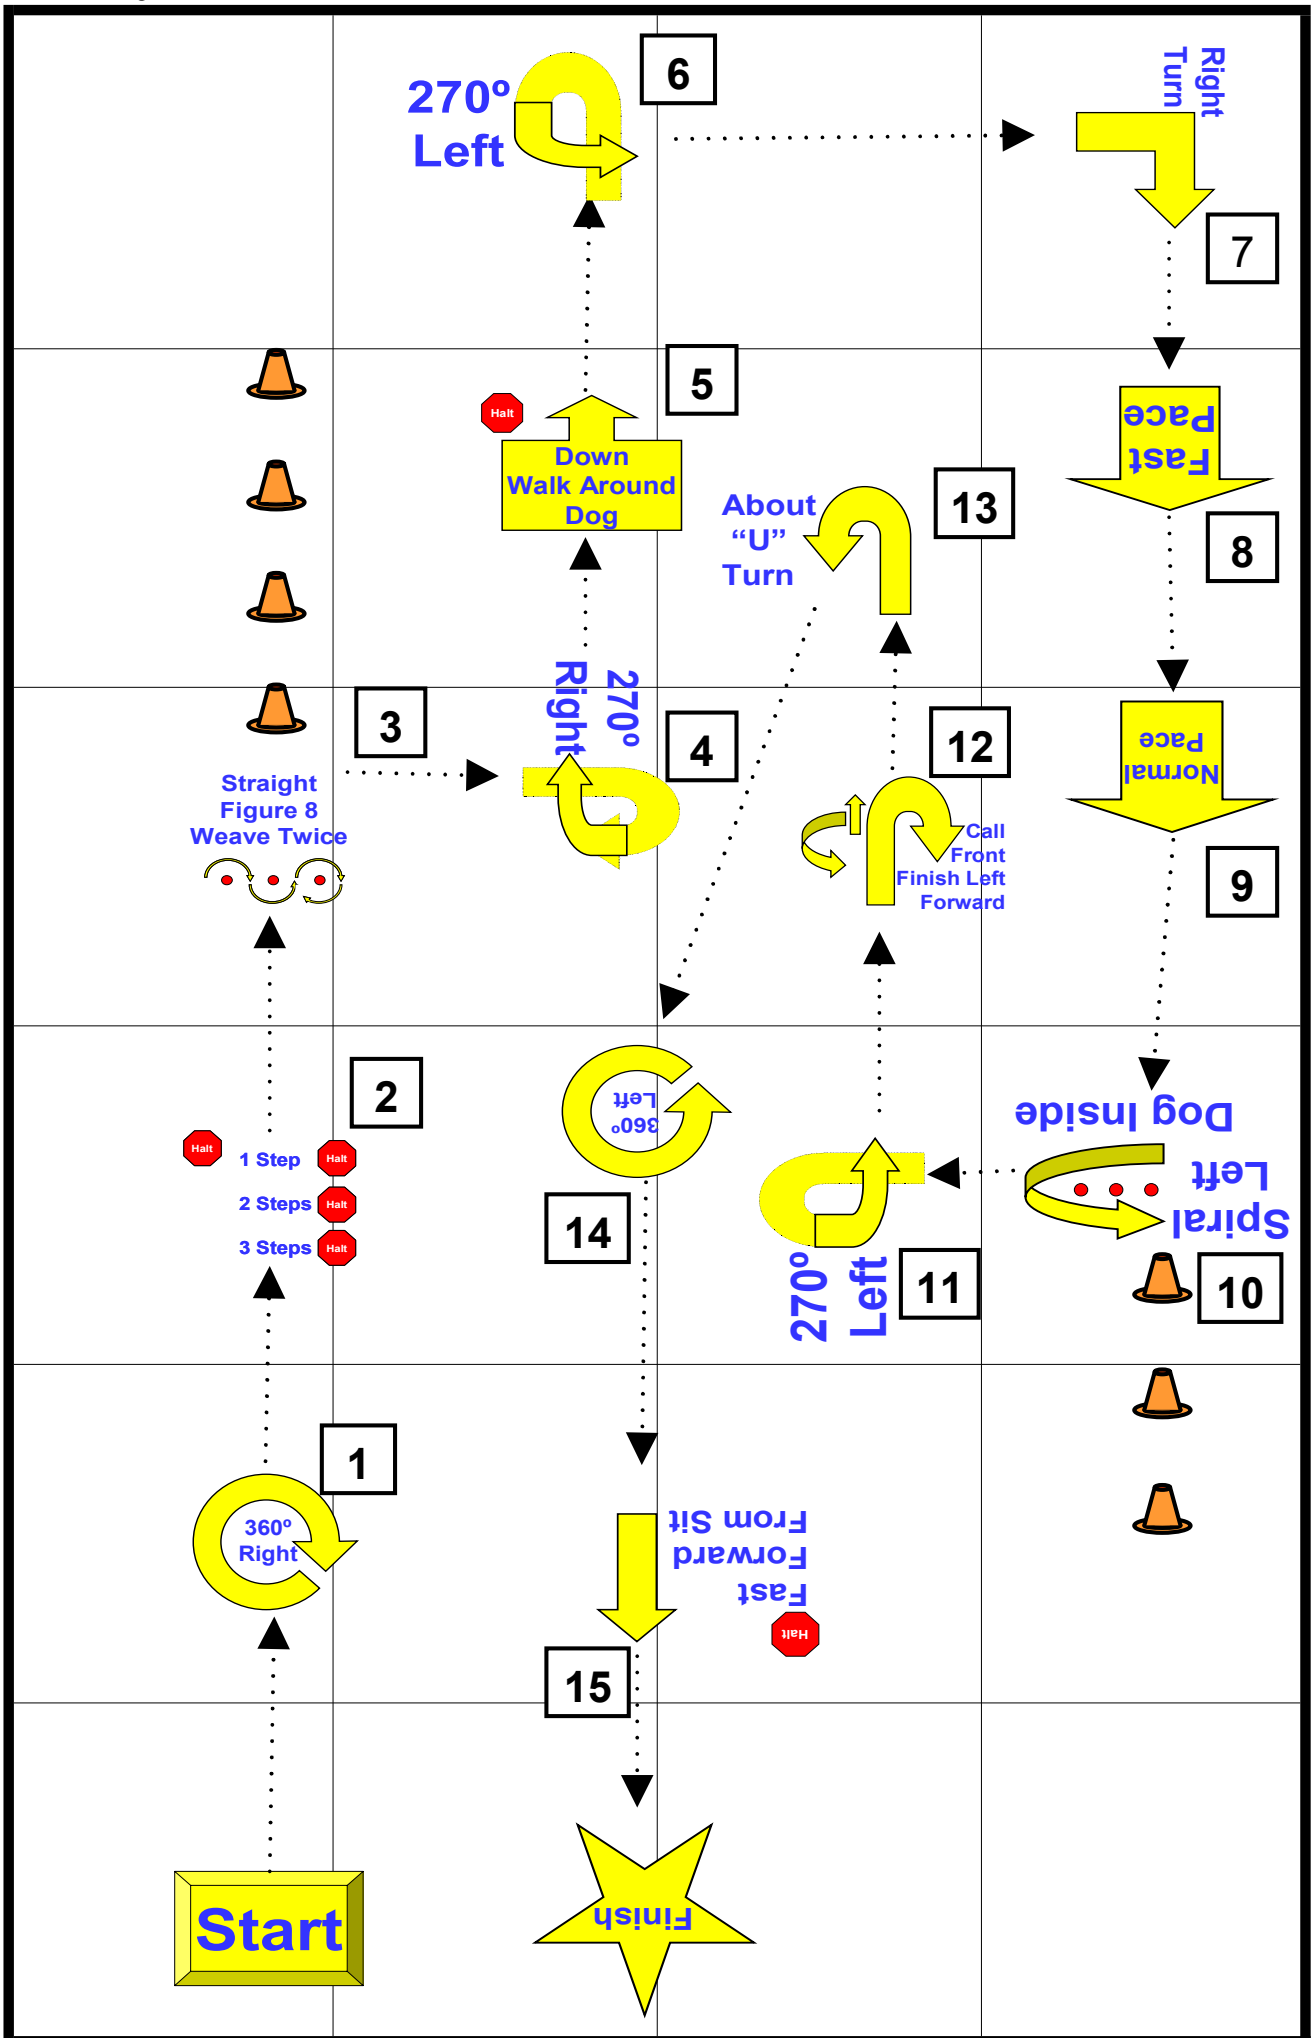

50' by 60'

DATE:	March 15, 2009
EVENT:	NZARO Novice
LOCATION:	Feilding
LEVEL:	Novice
JUDGE:	Anne Hoogeveen

STATION	SIGN NUM	SIGN
	1	Start
1	11	360 Right Turn
2	25	Halt – 1, 2, 3 Steps Forward
3	23	Straight Figure 8 Weave Twice
4	9	270 Right Turn
5	31	Halt – Down – Walk Around Dog
6	10	270 Left Turn
7	5	Right Turn
8	18	Fast Pace
9	19	Normal Pace
10	22	Spiral Left – Dog Inside
11	10	270 Left Turn
12	14	Call Front – Finish Left Forward
13	8	About “U” Turn
14	12	360 Left Turn
15	28	Halt – Fast Forward From Sit
	2	Finish