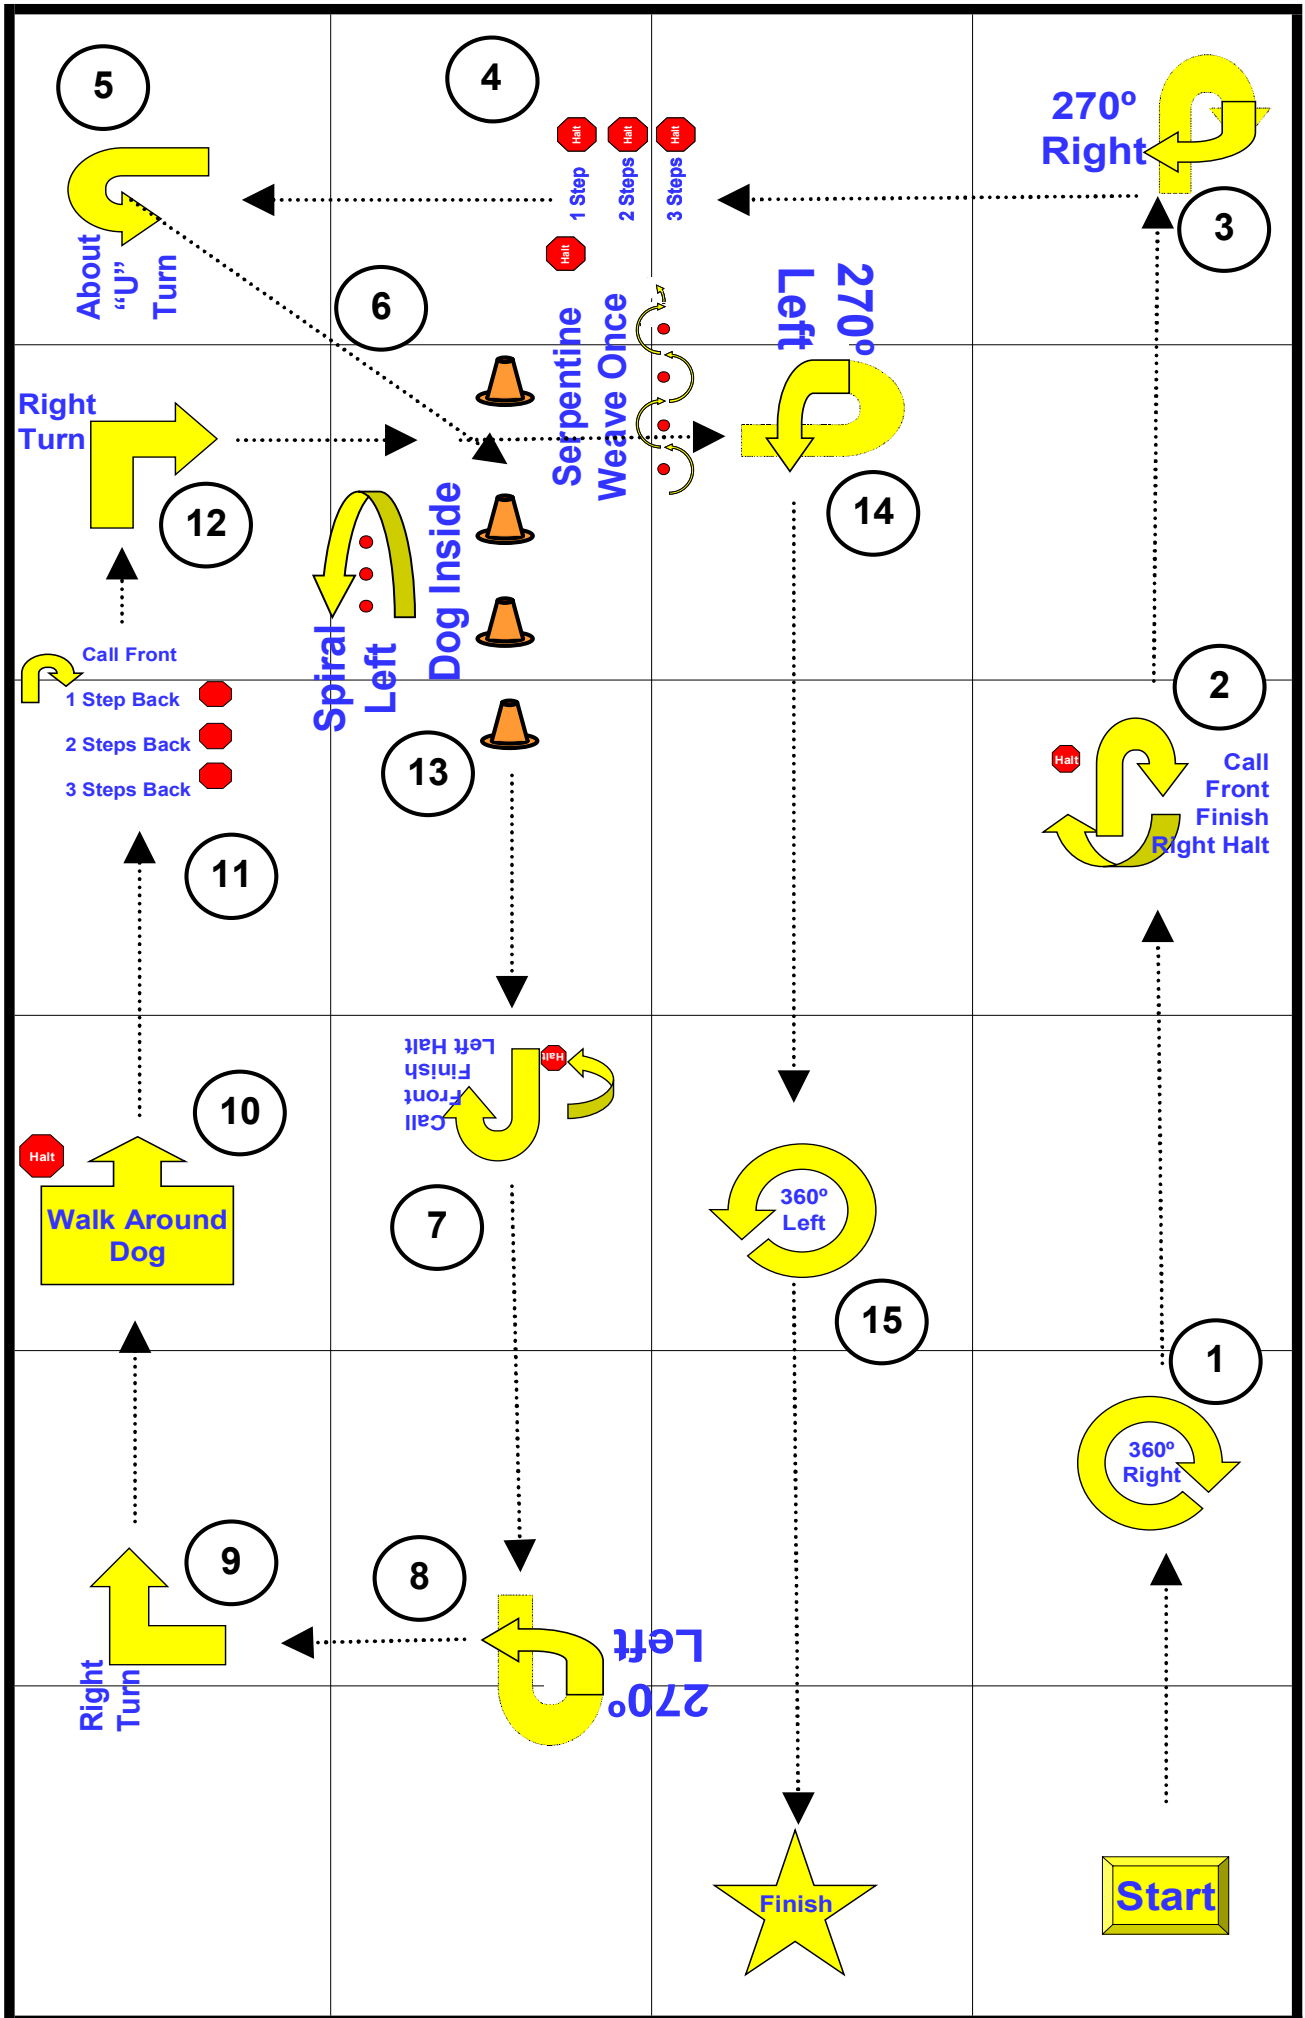

50' by 60'

DATE:	February 8, 2009
EVENT:	Masters Games
LOCATION:	Wanganui
LEVEL:	Novice
JUDGE:	Linda G

STATION	SIGN NUM	SIGN
	1	Start
1	11	360 Right Turn
2	15	Call Front – Finish Right Halt
3	9	270 Right Turn
4	25	Halt - 1, 2, 3 Steps Forward
5	8	About "U" Turn
6	24	Serpentine Weave Once
7	16	Call Front – Finish Left Halt
8	10	270 Left Turn
9	5	Right Turn
10	30	Halt - Walk Around Dog
11	26	Call Front – 1, 2, 3 Steps Backward
12	5	Right Turn
13	22	Spiral Left - Dog Inside
14	10	270 Left Turn
15	12	360 Left Turn
	2	Finish