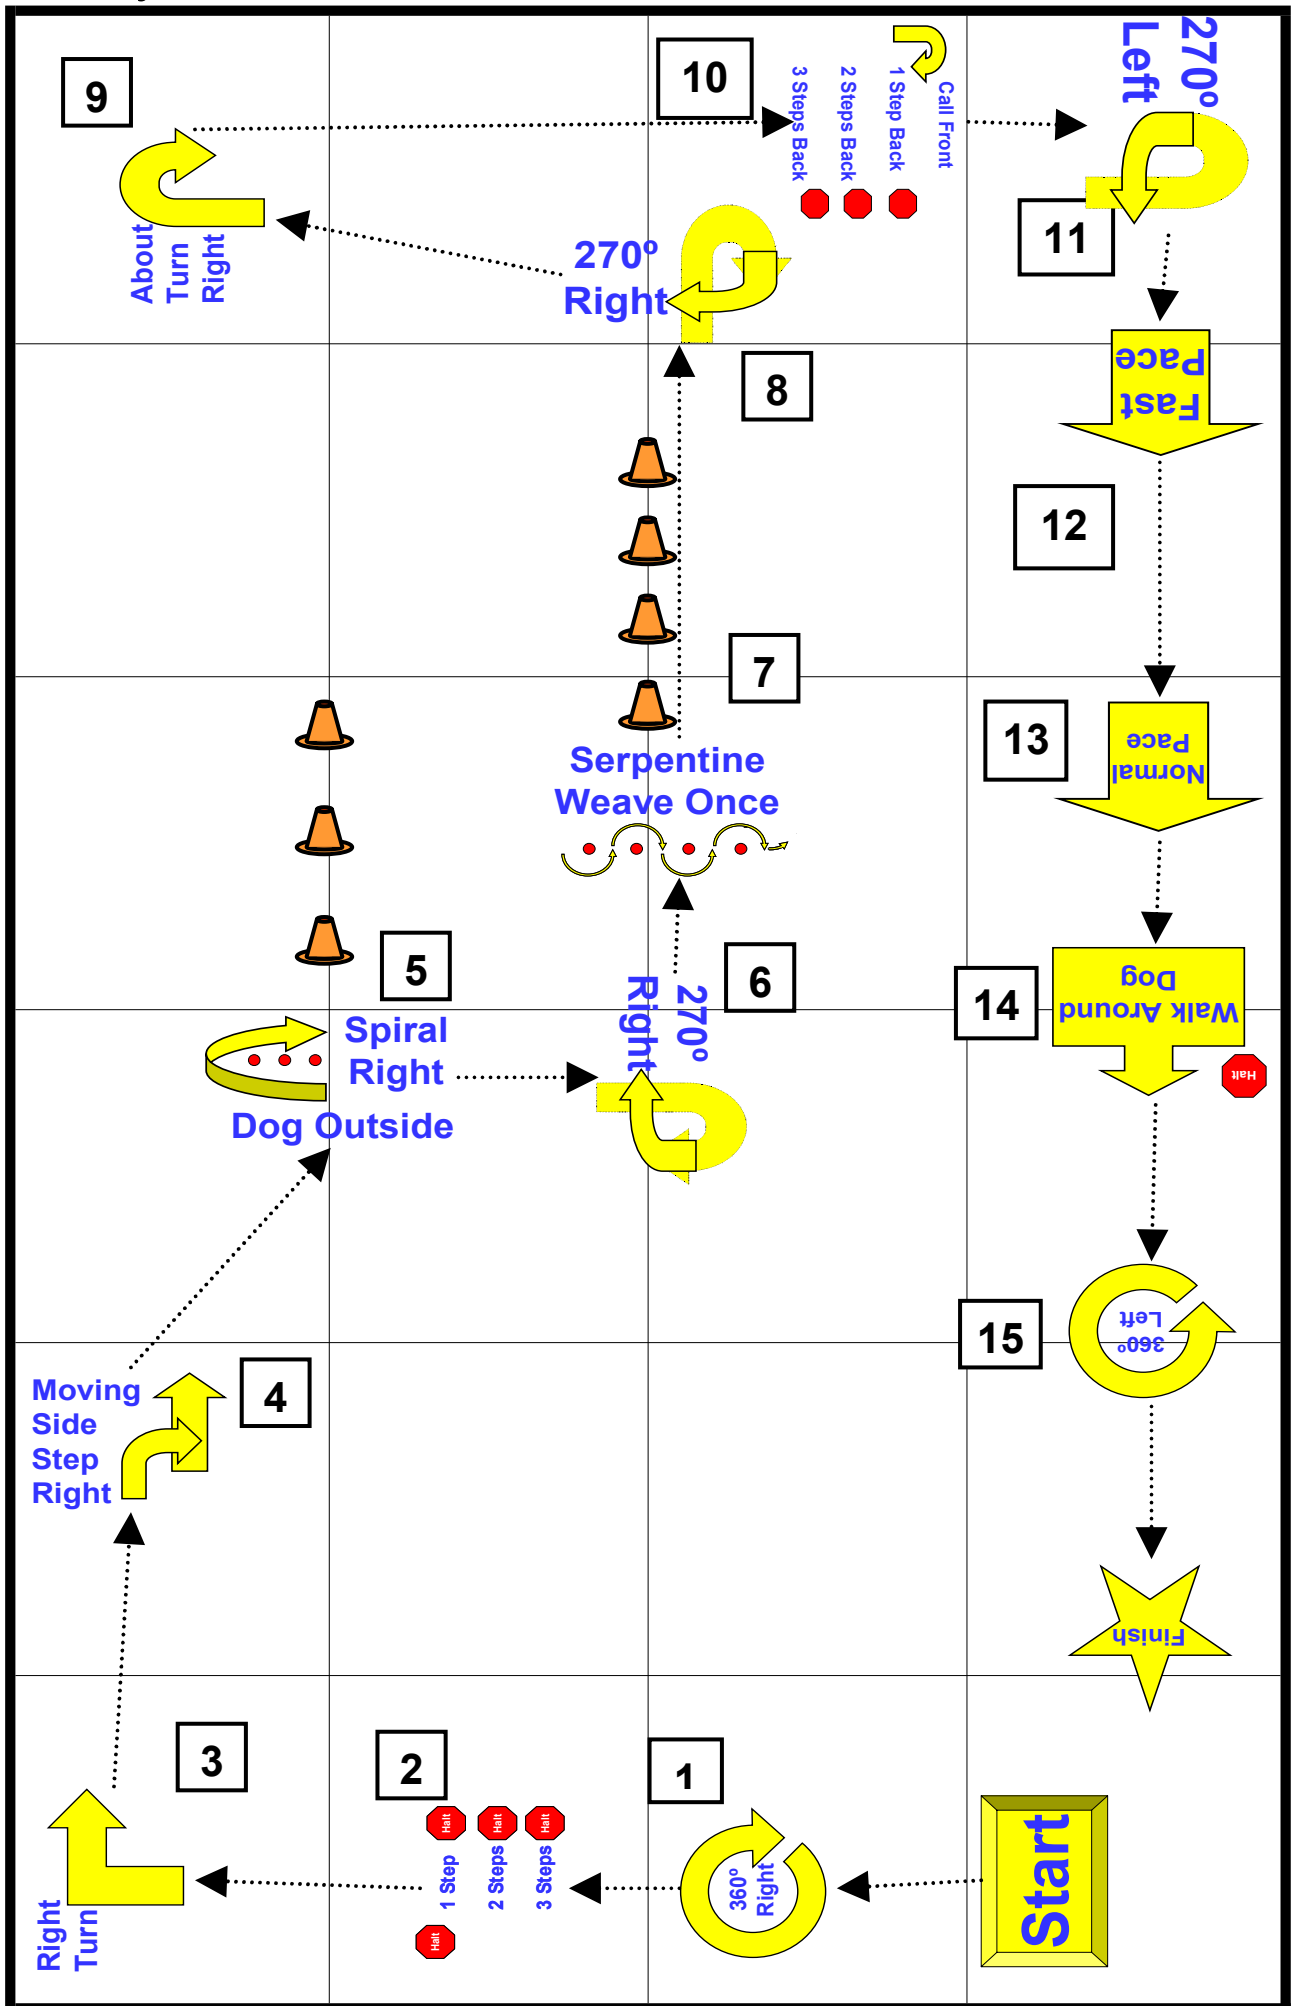

50' by 60'

<b>DATE:</b>	April 18, 2009
<b>EVENT:</b>	Upper Hutt Obedience RT
<b>LOCATION:</b>	Upper Hutt
<b>LEVEL:</b>	Novice
<b>JUDGE:</b>	Linda G

<b>STATION</b>	<b>SIGN NUM</b>	<b>SIGN</b>
	1	Start
1	11	360 Right Turn
2	25	Halt – 1, 2, 3 Steps Forward
3	5	Right Turn
4	20	Moving Side Step Right
5	21	Spiral Right – Dog Outside
6	9	270 Right Turn
7	24	Serpentine Weave Once
8	9	270 Right Turn
9	7	About Turn Right
10	26	Call Front – 1, 2, 3 Steps Backward
11	10	270 Left Turn
12	18	Fast Pace
13	19	Normal Pace
14	30	Halt – Walk Around Dog
15	12	360 Left Turn
	2	Finish