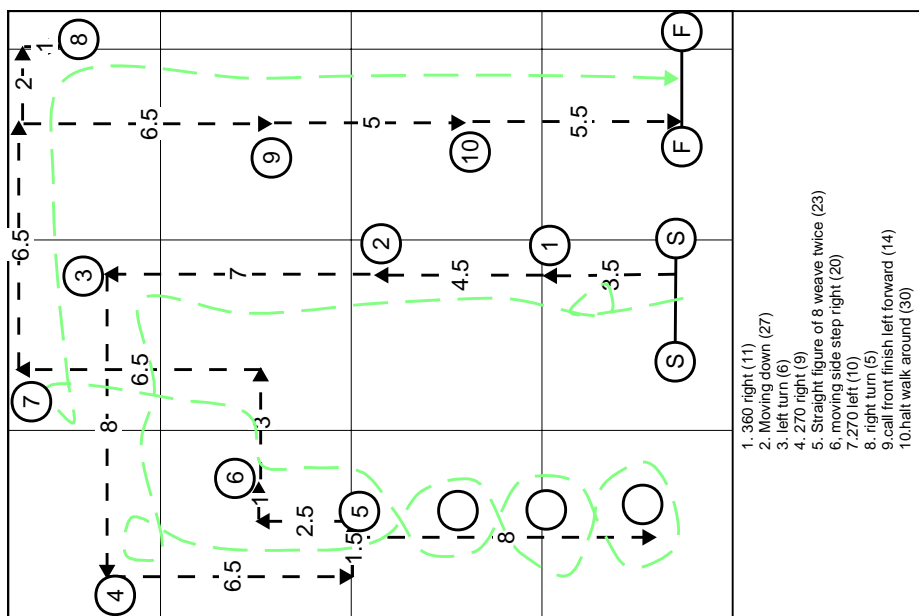

COURSE for March.

The measurements show location of the signs. Numbers should be placed near the signs, unless they are a part of the sign itself. Remember to keep the signs on your right as you run the course. The light line shows the handler/dog path. The call front finish left forward has only one sit—the one in front of the handler.