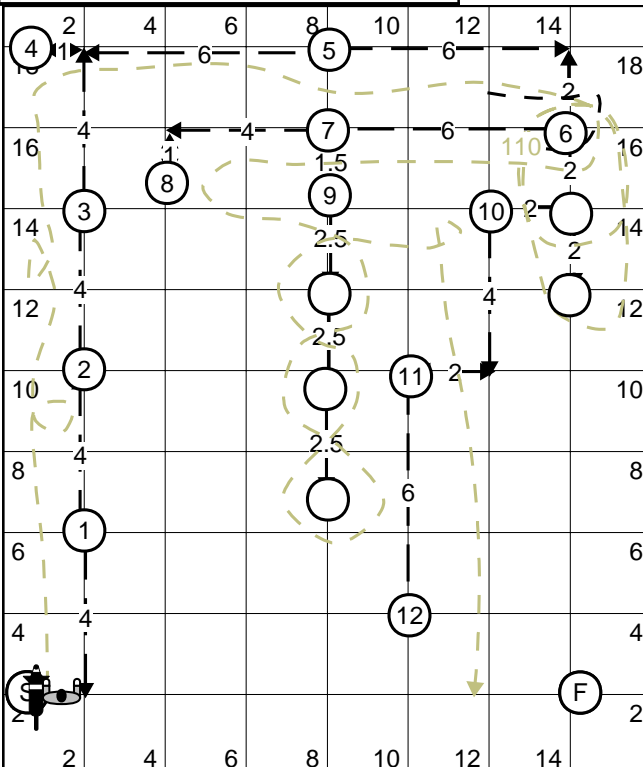

Course pointers.

Halt-down. Two distinct positions. The handler cannot move their feet once they have stopped for the sit. Any extra commands are penalised.
Moving side step right—a diagonal movement to the right, where the right leg moves forward on the diagonal and the left leg follows. There is no bringing together of the feet, the handler keeps moving along the new line with the dog.

Halt-sit-walk around. There is a pause after the walk around where the handler brings both feet together and then moves forward.

Halt-fast forward from a sit— don't forget the sit!!

Send Results to
Mike Butler.
Email: mbutler@ihug.co.nz
by the 27th of the month.

1. Halt-Down dog(4)
2. 360R (11)
3. 3 360 L (12)
4. Right turn (5)
5. Moving sidestep right (20)
6. spiral right-dog outside (21)
7. Halt-sit walk around (30)
8. About Uturn (8)
9. Figure of eight - weave twice (23)
10. 270 left turn (10)
11. halt fast forward from sit (28)
12. Normal pace (19)