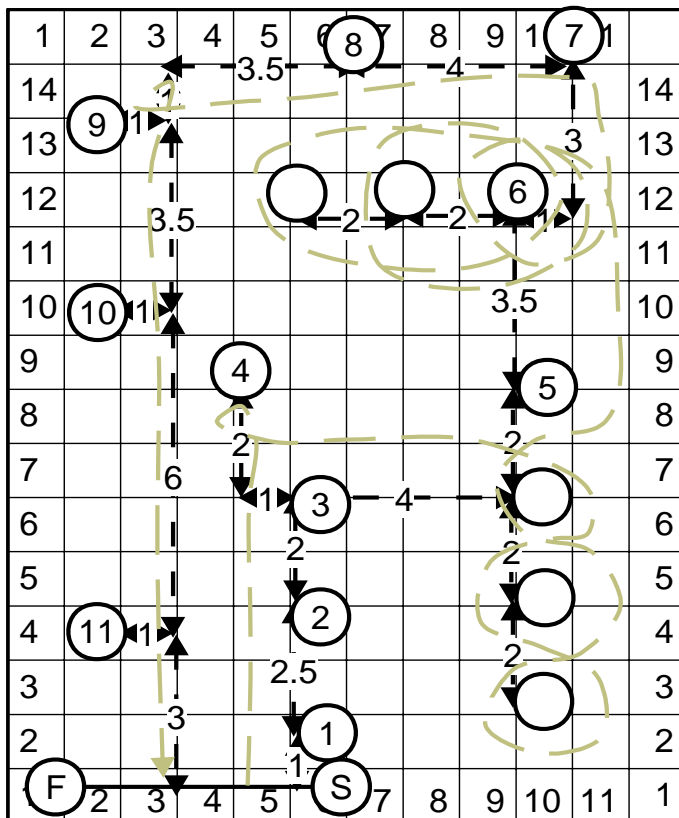

HOW CAN YOU TAKE PART? You can take part by either joining NALA or joining NZARO. To receive the complete NALA magazine including the Rally-O supplement you must be a full member of NALA. To receive the Rally-O supplement only you need to be a member of NZARO. Any club member can judge. Anyone judging must make themselves familiar with the *NZARO Handbook*, available on the website www.nzaro.webs.com

Course plan:

1. Halt, walk around (30)	6. Spiral left, dog inside (22)
2. Call front, finish left forward (14)	7. Left turn (6)
3. Call front, finish right, halt (15)	8. Moving down (27)
4. 270 left turn(10)	9. 270 right turn (9)
5. Straight figure of 8, weave twice (23)	10. Fast pace (18)
	11. Normal pace (19)

Send Results to
Mike Butler
Email: mbutler@ihug.co.nz
by the 27th of the month.